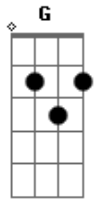

© ukulele-chords.com