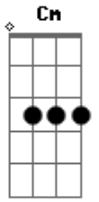

© ukulele-chords.com