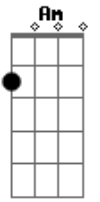

© ukulele-chords.com