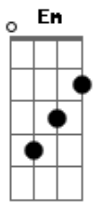

© ukulele-chords.com