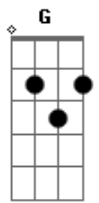

© ukulele-chords.com