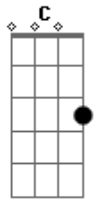

© ukulele-chords.com