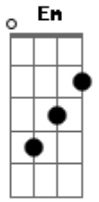

© ukulele-chords.com