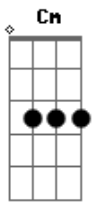

© ukulele-chords.com