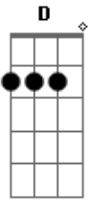

© ukulele-chords.com