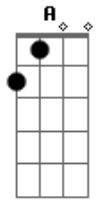

Acordes

© ukulele-chords.com