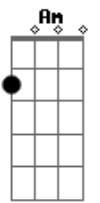

© ukulele-chords.com