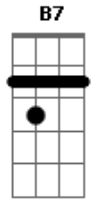

© ukulele-chords.com