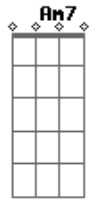

© ukulele-chords.com