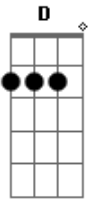

© ukulele-chords.com