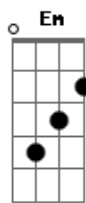

© ukulele-chords.com