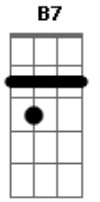

© ukulele-chords.com