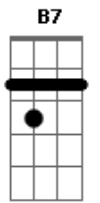

© ukulele-chords.com