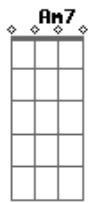

© ukulele-chords.com