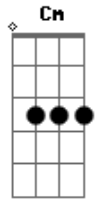

© ukulele-chords.com