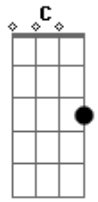

© ukulele-chords.com