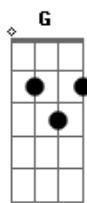

Acordes

© ukulele-chords.com

© ukulele-chords.com

© ukulele-chords.com

© ukulele-chords.com

© ukulele-chords.com

© ukulele-chords.com

© ukulele-chords.com

© ukulele-chords.com

© ukulele-chords.com