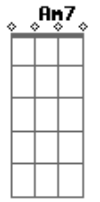

© ukulele-chords.com