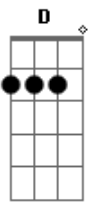

© ukulele-chords.com