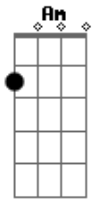

© ukulele-chords.com