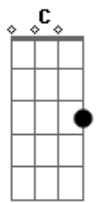

© ukulele-chords.com