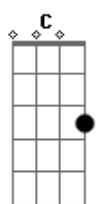

© ukulele-chords.com