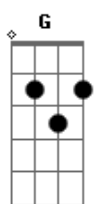

© ukulele-chords.com