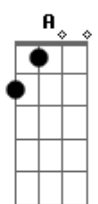

Jake Bugg - Taste It

Tom: A
Intro: (A G) x8

A G A G
fill my head with the future
A G A G
fill my eyes with the sky

E
whole of my life I've been left behind but I've never felt more alive.

(A G) x4

A G A G
High speed conversations
A G A G
speeding on down the line

E
looked in your eyes said the saddest goodbye but I've never felt more alive.

(A G) x2

A C D A
I can taste it
A C D A
in my mouth its just so bitter sweet
A C D A
its right there in your eyes of apple green
A C D A
It should be easy but it's hard to leave

(A G) x4

A G A G
Went down in a fiery zeppelin
A G A G
you won't know if you don't try

E
nothing but my shirt and I walked away hurt but I've never felt more alive

(A G) x2

A G A G
Talking on a bad connection
A G A G
think i might have fused a wire
E
your on the other side as I've always sussed out but I've never felt more alive

(A G) X2

A C D A
I can taste it
A C D A
in my mouth its just so bitter sweet
A C D A
its right there in your eyes of apple green
A C D A
It should be easy but it's hard to leave

Solo 1 (A G) x8

C D A
Yeah and this road between us
G C A
man its been a long hard drive
C D A G C E
you pay for it in the morning when your best friend is denied

E
flying all around never looking down no i've never felt more alive.

E
journeys going fast I hope it's gonna last cos i've never felt more alive. Oh.

Solo 2 (A G) x8

A C D A
I can taste it
A C D A
in my mouth its just so bitter sweet
A C D A
its right there in your eyes of apple green
A C D A
It should be easy but it's hard to leave

Acordes

© ukulele-chords.com