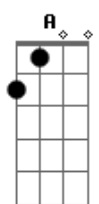

Jake Bugg - Taste It

Tom: A
Intro: (A G) x8

A G A G
fill my head with the future
A G A G
fill my eyes with the sky

E
whole of my life I've been left behind but I've never felt more alive.

(A G) x4

A G A G
High speed conversations
A G A G
speeding on down the line

E
looked in your eyes said the saddest goodbye but I've never felt more alive.

(A G) x2

A C D A
I can taste it
A C D A
in my mouth its just so bitter sweet
A C D A
its right there in your eyes of apple green
A C D A
It should be easy but it's hard to leave

(A G) x4

A G A G
Went down in a fiery zeppelin
A G A G
you won't know if you don't try

E
nothing but my shirt and I walked away hurt but I've never felt more alive

(A G) x2

A G A G
Talking on a bad connection
A G A G
think i might have fused a wire
E
your on the other side as I've always sussed out but I've never felt more alive

(A G) X2

A C D A
I can taste it
A C D A
in my mouth its just so bitter sweet
A C D A
its right there in your eyes of apple green
A C D A
It should be easy but it's hard to leave

Solo 1 (A G) x8

C D A
Yeah and this road between us
G C A
man its been a long hard drive
C D A G C E
you pay for it in the morning when your best friend is denied

E
flying all around never looking down no i've never felt more alive.

E
journeys going fast I hope it's gonna last cos i've never felt more alive. Oh.

Solo 2 (A G) x8

A C D A
I can taste it
A C D A
in my mouth its just so bitter sweet
A C D A
its right there in your eyes of apple green
A C D A
It should be easy but it's hard to leave

Acordes

© ukulele-chords.com