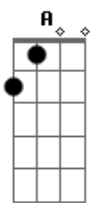

Jake Bugg - Taste It

Tom: A
Intro: (A G) x8

A G A G
fill my head with the future
A G A G
fill my eyes with the sky

E
whole of my life I've been left behind but I've never felt more alive.

(A G) x4

A G A G
High speed conversations
A G A G
speeding on down the line

E
looked in your eyes said the saddest goodbye but I've never felt more alive.

(A G) x2

A C D A
I can taste it
A C D A
in my mouth its just so bitter sweet
A C D A
its right there in your eyes of apple green
A C D A
It should be easy but it's hard to leave

(A G) x4

A G A G
Went down in a fiery zeppelin
A G A G
you won't know if you don't try

E
nothing but my shirt and I walked away hurt but I've never felt more alive

(A G) x2

A G A G
Talking on a bad connection
A G A G
think i might have fused a wire
E
your on the other side as I've always sussed out but I've never felt more alive

(A G) X2

A C D A
I can taste it
A C D A
in my mouth its just so bitter sweet
A C D A
its right there in your eyes of apple green
A C D A
It should be easy but it's hard to leave

Solo 1 (A G) x8

C D A
Yeah and this road between us
G C A
man its been a long hard drive
C D A G C E
you pay for it in the morning when your best friend is denied

E
flying all around never looking down no i've never felt more alive.

E
journeys going fast I hope it's gonna last cos i've never felt more alive. Oh.

Solo 2 (A G) x8

A C D A
I can taste it
A C D A
in my mouth its just so bitter sweet
A C D A
its right there in your eyes of apple green
A C D A
It should be easy but it's hard to leave

Acordes

© ukulele-chords.com