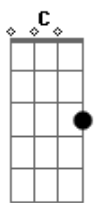

© ukulele-chords.com