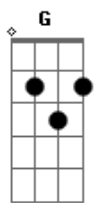

© ukulele-chords.com