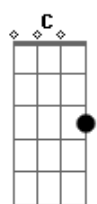

© ukulele-chords.com