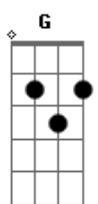

© ukulele-chords.com