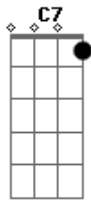

Jake Bugg - Hold On You

Tom: C
Intro: G F (8x)

G F
Lady, I been thinkin' bout you
Said lady, I said I think about you
Honey, I said I don't think twice
Honey, I said I don't think twice

C7 G
No I don't need your lovin' when you get real mad
C7 G
I know it's all mixed up from the hold of your hand
C7
Baby, I got a hold on you

G F (2x)
C7
Cryin' baby, I got a hold on you

G F (4x)

G F
Honey, I said I don't look back
Honey, I said I don't look back
Lady, I said I don't think twice
Lady, I said I don't think twice

C7 G
No you don't give me lovin' when I need real bad
C7 G
You got it all mixed up from the hold of your hand
C7
Baby, said I got a hold on you

G F (2x)

C7
Cryin' baby, I got a hold on you

G F (8x)
G

Acordes

© ukulele-chords.com

© ukulele-chords.com

© ukulele-chords.com

© ukulele-chords.com