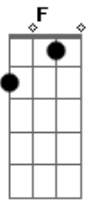

Jake Bugg - Hold On You

Tom: C
Intro: G F (8x)

G F
Lady, I been thinkin' bout you
Said lady, I said I think about you
Honey, I said I don't think twice
Honey, I said I don't think twice

C7 G
No I don't need your lovin' when you get real mad
C7 G
I know it's all mixed up from the hold of your hand
C7
Baby, I got a hold on you

G F (2x)
C7
Cryin' baby, I got a hold on you

G F (4x)

G F
Honey, I said I don't look back
Honey, I said I don't look back
Lady, I said I don't think twice
Lady, I said I don't think twice

C7 G
No you don't give me lovin' when I need real bad
C7 G
You got it all mixed up from the hold of your hand
C7
Baby, said I got a hold on you

G F (2x)

C7
Cryin' baby, I got a hold on you

G F (8x)
G

Acordes

© ukulele-chords.com

© ukulele-chords.com

© ukulele-chords.com

© ukulele-chords.com