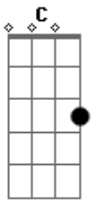

Jake Bugg - Hold On You

Tom: C
Intro: G F (8x)

G F
Lady, I been thinkin' bout you
Said lady, I said I think about you
Honey, I said I don't think twice
Honey, I said I don't think twice

C7 G
No I don't need your lovin' when you get real mad
C7 G
I know it's all mixed up from the hold of your hand
C7
Baby, I got a hold on you

G F (2x)
C7
Cryin' baby, I got a hold on you

G F (4x)

G F
Honey, I said I don't look back
Honey, I said I don't look back
Lady, I said I don't think twice
Lady, I said I don't think twice

C7 G
No you don't give me lovin' when I need real bad
C7 G
You got it all mixed up from the hold of your hand
C7
Baby, said I got a hold on you

G F (2x)

C7
Cryin' baby, I got a hold on you

G F (8x)
G

Acordes

© ukulele-chords.com

© ukulele-chords.com

© ukulele-chords.com

© ukulele-chords.com