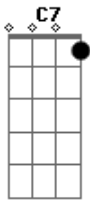

Jake Bugg - Hold On You

Tom: C
Intro: G F (8x)

G F
Lady, I been thinkin' bout you
Said lady, I said I think about you
Honey, I said I don't think twice
Honey, I said I don't think twice

C7 G
No I don't need your lovin' when you get real mad
C7 G
I know it's all mixed up from the hold of your hand
C7
Baby, I got a hold on you

G F (2x)
C7
Cryin' baby, I got a hold on you

G F (4x)

G F
Honey, I said I don't look back
Honey, I said I don't look back
Lady, I said I don't think twice
Lady, I said I don't think twice

C7 G
No you don't give me lovin' when I need real bad
C7 G
You got it all mixed up from the hold of your hand
C7
Baby, said I got a hold on you

G F (2x)

C7
Cryin' baby, I got a hold on you

G F (8x)
G

Acordes

© ukulele-chords.com

© ukulele-chords.com

© ukulele-chords.com

© ukulele-chords.com