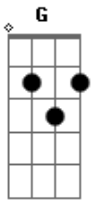

Jake Bugg - Hold On You

Tom: C
Intro: G F (8x)

G F
Lady, I been thinkin' bout you
Said lady, I said I think about you
Honey, I said I don't think twice
Honey, I said I don't think twice

C7 G
No I don't need your lovin' when you get real mad
C7 G
I know it's all mixed up from the hold of your hand
C7
Baby, I got a hold on you

G F (2x)
C7
Cryin' baby, I got a hold on you

G F (4x)

G F
Honey, I said I don't look back
Honey, I said I don't look back
Lady, I said I don't think twice
Lady, I said I don't think twice

C7 G
No you don't give me lovin' when I need real bad
C7 G
You got it all mixed up from the hold of your hand
C7
Baby, said I got a hold on you

G F (2x)

C7
Cryin' baby, I got a hold on you

G F (8x)
G

Acordes

© ukulele-chords.com

© ukulele-chords.com

© ukulele-chords.com

© ukulele-chords.com