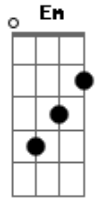

© ukulele-chords.com