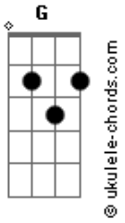

Jaden Smith - PCH

Tom: G

Intro: F G Am
 F G Am
 F G Am
 F G Am
 F G Am
 F G Am

^F
 Man, I'm pch cruising
^G
 My girl she snoozing
^{Am}
 She was all night boozing
 No love, here to be losing
 I don't care who's in
 The car cause really
^F
 Really we just pch cruising
^G
 My girl she snoozing
^{Am}
 She was all night boozing
 No love, here to be losing
 I don't care who's in
 The car cause really
 Really we just pch cruising

I don't care who's in

The car cause really
Really we just

(F G Am)
(F G Am)
(F G Am)
(F G Am)
(F G Am)
(F G Am)

Baby you can be my catfish

I never see you I just text you on the phone

And you look just like that actress

What's the name?

I'm afraid that if I see I'm freakin' suffocate

Do a backflip

Yeah, I'm knocking at your door

But I die til they put me in a casket

Acordes

People say jay your just over-reacting

But your like the girl that I never had