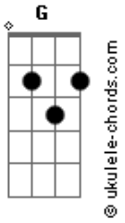

Jaden Smith - PCH

Tom: G

Intro: F G Am
 F G Am
 F G Am
 F G Am
 F G Am
 F G Am

^F
 Man, I'm pch cruising
^G
 My girl she snoozing
^{Am}
 She was all night boozing
 No love, here to be losing
 I don't care who's in
 The car cause really
^F
 Really we just pch cruising
^G
 My girl she snoozing
^{Am}
 She was all night boozing
 No love, here to be losing
 I don't care who's in
 The car cause really
 Really we just pch cruising

(F G Am)
 (F G Am)

^F
 Man, I'm pch cruising
^G
 My girl she snoozing
^{Am}
 She was all night boozing
 No love, here to be losing
 I don't care who's in

The car cause really
^F
 Really we just pch cruising
^G
 My girl she snoozing
^{Am}
 She was all night boozing
 No love, here to be losing
 I don't care who's in
 The car cause really
 Really we just pch cruising

I don't care who's in

The car cause really
Really we just

(F G Am)
(F G Am)
(F G Am)
(F G Am)
(F G Am)
(F G Am)

Baby you can be my catfish

I never see you I just text you on the phone

And you look just like that actress

What's the name?

I'm afraid that if I see I'm freakin' suffocate

Do a backflip

Yeah, I'm knocking at your door

But I die til they put me in a casket

Acordes

People say jay your just over-reacting

But your like the girl that I never had