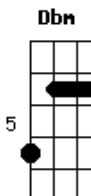

© ukulele-chords.com