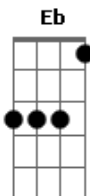

© ukulele-chords.com