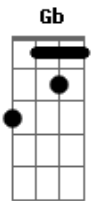

© ukulele-chords.com