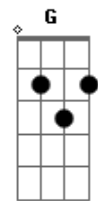

© ukulele-chords.com