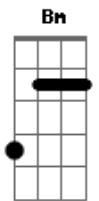

© ukulele-chords.com