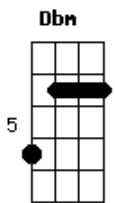

© ukulele-chords.com

ukulele-chords.com