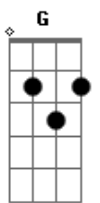

© ukulele-chords.com