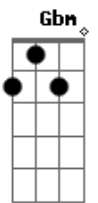

© ukulele-chords.com