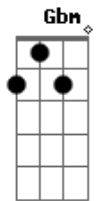

© ukulele-chords.com