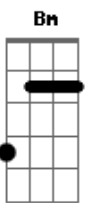

© ukulele-chords.com