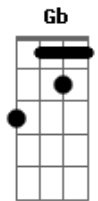

© ukulele-chords.com