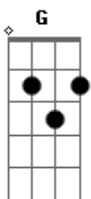

G C
Got a little space on the right side
Em7 C
Of this king size bed
G C Em7 C
And there's three little words I... ain't ever said yet
G C
I'd spell it out in a tatto
Em7 C
On my arm just for you
G C
Right there in plain view
Em7 C
So the whole world knows it
(Knows it, knows it)
G
'Cause it got your name on it
C
If you want it

Em7
Every day i got left
C
Every dollar in my pocket
G C Em7
That shotgun side of my F 1 5 0
C
Girl, you know
G
I want you in it
C
Every minute
Em7 C
Got a front porch seat for ya girl, if you can swing it
G C
My start, my end, my heart, my hand
Em7 C
You could have it right now if you want it
G C Em7 C
It's got you name on it
G C Em7 C
It's got your name on it
G C
My sun up, sun down
Em7 C
My forever, my right now
G C
If you like how that sounds
Em7 C
You might as well own it
(Own it, own it)

G
'Cause it's got your name on it
C
If you want it
Em7
Every day i got left
C
Every dollar in my pocket
G C Em7
That shotgun side of my F 1 5 0
C
Girl, you know
G
I want you in it
C
Every minute
Em7 C
Got a front porch seat for ya girl, if you can swing it
G C
My start, my end, my heart, my hand
Em7 C
You could have it right now if you want it
G C Em7 C
It's got you name on it
G C Em7 C
It's got your name on it
G C Em7 C
It's got you name on it
G C Em7 C
It's got you name on it
It's got you name on it

Acordes

© ukulele-chords.com