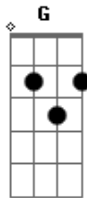

Jacob Whitesides - Why?

Tom: G

Intro:] G Am Em
G Am Em

G Am Em G
Invisible, you saw right through me
Am Em G
Like a wrecking ball, the impact threw me
Am Em G
I know where I went wrong, thinking you need saving
Am Em G
I knew it all along, I'm the loose wheel shaking

G Am Em
You got me wondering why we try

You got me wondering

(G Am Em)

(G Am Em)

G Am Em
You got me wondering

G Am Em
You got me wondering

Acordes

© ukulele-chords.com