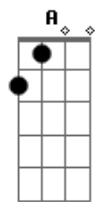

C D Em
Guide my feet towards the alter

C
Close my hands & wait for an answer

D Em
I caught her, I caught her

C D Em
Keep my secrets close, our hearts aligned

C
I see darkness where you see light

D Em
Emotions fold, our blood runs dry

C
I see a future inside your eyes

D Em
We're fading out again

C D Em
We're fading out again

C D Em
The world isn't big enough to live it on your own

C
I see fire in your eyes & I feel fire in my soul

D Em
You're gonna make it through this I just know

C D Em
Keep it in your heart, it's buried deep within your bones

C
Don't you come home, or I will never let you go

D Em
You're gonna make it through this I just know

C D Em
Keep my secrets close, our hearts aligned

C
I see darkness where you see light

D Em
Emotions fold, our blood runs dry

C
I see a future inside your eyes

D Em
We're fading out again

C D Em
We're fading out again

C D Em
The world isn't big enough to live it on your own

C
I see fire in your eyes & I feel fire in my soul

D Em
You're gonna make it through this I just know

C D Em
Keep it in your heart, it's buried deep within your bones

C
Don't you come home, or I will never let you go

D Em
You're gonna make it through this I just know

C D Em
The world isn't big enough to live it on your own

C
I see fire in your eyes & I feel fire in my soul

D Em
You're gonna make it through this I just know

C D Em
Keep it in your heart, it's buried deep within your bones

C
Don't you come home, or I will never let you go

D Em
You're gonna make it through this I just know

Acordes

© ukulele-chords.com