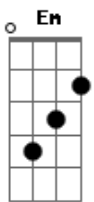

© ukulele-chords.com