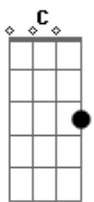

© ukulele-chords.com