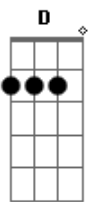

© ukulele-chords.com