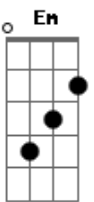

© ukulele-chords.com