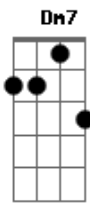

© ukulele-chords.com