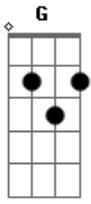

Jackson do Pandeiro - O Pau Rolou

Tom: G

Intro: G D7
G D7

^{Am}
O pau rolou na pedreira
^D ^G
Olha o couro sinhá

^C
Esta samba tá bom
^D ^G
E não pode esfriar

^{Am}
Pois o pau rolou na pedreira
^D ^G
Olha o couro sinhá

^{Am}
Rolou, rolou, rolou
^D ^G
Deixa o pau rolar

^{Am}
Rolou, rolou, rolou
^D ^G
Olha o couro sinhá

Acordes

© ukulele-chords.com

© ukulele-chords.com

© ukulele-chords.com

© ukulele-chords.com

© ukulele-chords.com