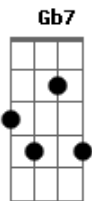

© ukulele-chords.com