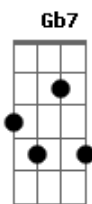

© ukulele-chords.com