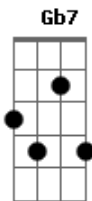

© ukulele-chords.com