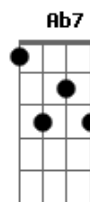

© ukulele-chords.com