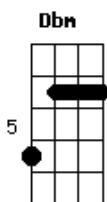

© ukulele-chords.com