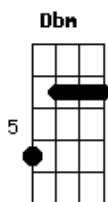

© ukulele-chords.com