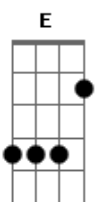

A Ab7
I know we still believe in love

I can't believe we're giving up

Dbm Gbm
Oh, I wish that we were strong enough

Ab7 Dbm
To remember how we were before we tried

Dbm Gbm
Oh, the night is never long enough

Ab7 Dbm
To forget about the lonely nights we cried

When our
Dbm A
Love was on the line, all we ever did was fight

Gbm Ab7
It no longer matters who's wrong or who's right

Dbm A
And after all this time, nobody wins

Gbm Ab7
There's only the memory of what we have been

A Ab7
I know we still believe in love

I can't believe we're giving up

Dbm Gbm

Oh, I wish that we were strong enough

Ab7 Dbm

To remember how we were before we tried

Dbm Gbm

Oh, the night is never long enough

Ab7 Dbm

To forget about the lonely nights we cried

Dbm A
I can't believe it baby, I can't believe it's true

Gbm Ab7
I can't believe it baby, I can't believe it's happening

Dbm
To me and you

A Gbm Ab7
I can't believe it baby, I can't believe that we are through

Dbm
Oh, I wish that we were strong enough

To remember how we were before we tried

Oh, the night is never long enough

To forget about the lonely nights we cried

(Ab7)

Dbm Gbm
Oh, I wish that we were strong enough

Ab7 Dbm
To remember how we were before we tried

Dbm Gbm
Oh, the night is never long enough

Ab7 Dbm
To forget about the lonely nights we cried

Dbm A
I can't believe it baby, I can't believe it's true

Gbm Ab7
I can't believe it baby, I can't believe it's happening

Dbm
To me and you

A Gbm Dbm
I can't believe it baby, I can't believe that we are through

Acordes