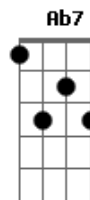

© ukulele-chords.com