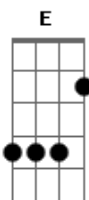

A Ab7
I know we still believe in love

I can't believe we're giving up

Dbm Gbm
Oh, I wish that we were strong enough

Ab7 Dbm
To remember how we were before we tried

Dbm Gbm
Oh, the night is never long enough

Ab7 Dbm
To forget about the lonely nights we cried
When our

Dbm A
Love was on the line, all we ever did was fight

Gbm Ab7
It no longer matters who's wrong or who's right

Dbm A
And after all this time, nobody wins

Gbm Ab7
There's only the memory of what we have been

A Ab7
I know we still believe in love

I can't believe we're giving up

Dbm Gbm

Oh, I wish that we were strong enough

Ab7 Dbm

To remember how we were before we tried

Dbm Gbm

Oh, the night is never long enough

Ab7 Dbm

To forget about the lonely nights we cried

Dbm A
I can't believe it baby, I can't believe it's true

Gbm Ab7
I can't believe it baby, I can't believe it's happening

Dbm
To me and you

A Gbm Ab7
I can't believe it baby, I can't believe that we are through

Dbm
Oh, I wish that we were strong enough

To remember how we were before we tried

Oh, the night is never long enough

To forget about the lonely nights we cried

(Ab7)

Dbm Gbm
Oh, I wish that we were strong enough

Ab7 Dbm
To remember how we were before we tried

Dbm Gbm
Oh, the night is never long enough

Ab7 Dbm
To forget about the lonely nights we cried

Dbm A
I can't believe it baby, I can't believe it's true

Gbm Ab7
I can't believe it baby, I can't believe it's happening

Dbm
To me and you

A Gbm Dbm
I can't believe it baby, I can't believe that we are through

Acordes