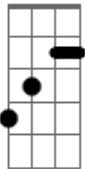

(refrão)

Lights out shut down late night wet ground
You walk by look at him but he can't look at you yeah
You might feel pity but he only feels the ground because
You understand booze but he only knows let down
By the corner there's another one
Reaching out a hand coming from a broken man
Well, you try to live but he's done tryin'
Not dead but definitely dyin'
With the rest of the clowns yeah yeah
Rest of the clowns yeah yeah

Sweeping the floors
Open up the doors
Yeah, turn on the lights
Getting ready for the night
Nobody's romancing
'Cause it's too early for dancing
But here comes the music.

Sweeping the floors
Open up the doors
Yeah, turn on the lights
Getting ready for the night
Nobody's romancing
'Cause it's too early for dancing
But here comes the music.

Bright lights flashing they cover up you
Like a so many people so many problems so many reasons
To buy another round drink it down just another night on the town
With the big man money man better than the other man
He got the plan with the million-dollar give a damn
When nobody understand he'll become a smaller man
The bright lights keep flashing

Acordes

B

© ukulele-chords.com