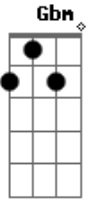

© ukulele-chords.com