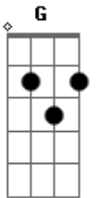

© ukulele-chords.com