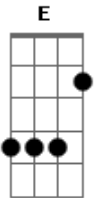

© ukulele-chords.com