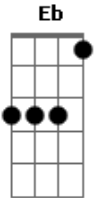

© ukulele-chords.com