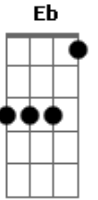

© ukulele-chords.com