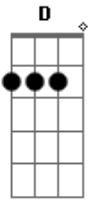

© ukulele-chords.com