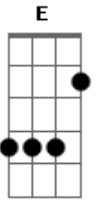

© ukulele-chords.com