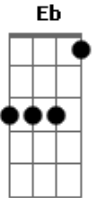

© ukulele-chords.com