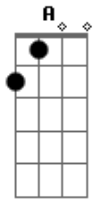

Jack Johnson - Lullaby

Tom: A

A A
When you're so lonely lying in bed
D G
Night's closed its eyes but you can't rest your head
A A
Everyone's sleeping all through the house
D G
You wish you could dream but forgot to somehow

E A
Sing this lullaby to yourself
G A
Sing this lullaby to yourself

A A
And if you are waiting, waiting for me
D G
Know I'll be home soon darling I guarantee
A A
I'll be home Sunday just in one week
D G
Dry up your tears if you start to weep

E A
Sing this lullaby to yourself
G A
Sing this lullaby to yourself

Gbm Eb
Lullaby, I'm not nearby
D E
Sing this lullaby to yourself

Gbm Eb
Don't you cry, no don't you cry
D E
Sing this lullaby to yourself

A A
Cause when I arrive dear it won't be that long
D G
No it won't seem like anytime that I've been gone
A A
It ain't the first time it won't be the last
(help me out with this part??)

D D? Gbm Eb
Won't you remember these words to help the time
pass?

A A
So when you're so lonely lying in bed
D G
Night's closed its eyes but you can't rest your head
A A
Everyone's sleeping all through the house
D G
You wish you could dream but forgot to somehow

E A
Sing this lullaby to yourself
G A
Sing this lullaby to yourself
D E
Sing this lullaby, sing this lullaby to yourself
G A
Sing this lullaby to yourself

Acordes

© ukulele-chords.com