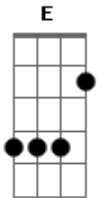

© ukulele-chords.com