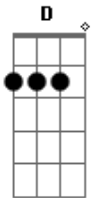

© ukulele-chords.com