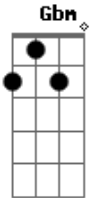

© ukulele-chords.com