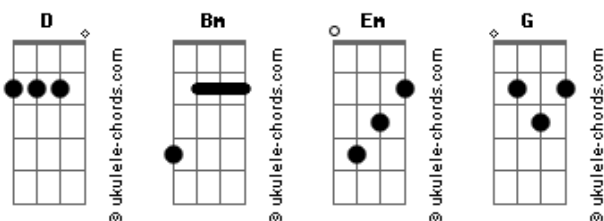

j-hope - Sweet Dreams (feat. Miguel)

tom:
Yeah ^D
^D
Sweet dreams come after hours
^{Bm}
Nothin' that's not allowed
^{Em}
You should never sleep alone (sleep alone)
^{Em}
'Cause I'll always take you home (yeah, right)
^G
When there's nothin' left but diamond necklace (uh-huh)
On you, girl

^D
I just wanna love you like, love you like, love you like that, yeah
Love you like, love you like, love you like that, yeah
^{Bm}
Love me right, love me right, love me right back, yeah
Love me right, love me right, love me right back
^{Em}
You should never sleep alone
^{Em}
'Cause I'll always take you home
^G
When there's nothin' left but diamond necklace
On you, girl (oh)

^D
Any night, any time, you are my appetite
Double vision, Gemini, and it goes like this
^{Bm}
Take you home, take it slow, till you bite your lip
Got a movie in my mind and it goes like this
^{Em}
Closed curtains, open eyes
^{Em}
Lay down your skin on mine
^G
Leave all the rest to me
Yeah

Acordes

^D
I just wanna love you like, love you like, love you like that, yeah
Love you like, love you like, love you like that, yeah
^{Bm}
Love me right, love me right, love me right back, yeah
Love me right, love me right, love me right back
^{Em}
You should never sleep alone
^{Em}
'Cause I'll always take you home
^G
When there's nothing left but diamond necklace
On you (uh-huh), girl (oh)