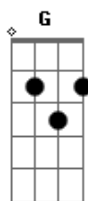

j-hope - Blue Side

tom:

Am

?? ? ???? Am ?? ? ?? ?? Blue
 ?? F ?? ???? G ?? ? Blue
 ? Am ?? ? ? ? ? ? ? ? Blue
 F G
 ???? ? ???? ? ? ? ? ? Blue

Am
 Blue side, blue side
 G
 Back to blue side, blue side
 F
 Blue side, blue side
 G
 Back to blue side, blue side
 Am
 Blue side, blue side
 G
 Back to blue side, blue side
 F
 Blue side, blue side
 G
 Back to blue side, blue side

© ukulele-chords.com

© ukulele-chords.com

Am
 Blue side, blue side
 G
 Back to blue side, blue side
 F
 Blue side, blue side
 G
 Back to blue side, blue side
 Am
 Blue side, blue side
 G
 Back to blue side, blue side
 F
 Blue side, blue side
 G
 Back to blue side, blue side