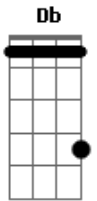

© ukulele-chords.com