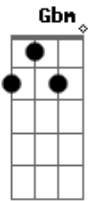

© ukulele-chords.com