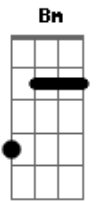

© ukulele-chords.com