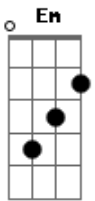

© ukulele-chords.com