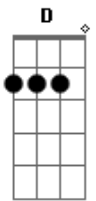

Bm
You show me love, you show me love
G
You show me everything my heart is capable of
Em Db Bm
You reshape me like butterfly origami

Bm
You have broken into my heart
G
This time I feel the blues have departed
Em
Nothing can keep me away from this feeling
Gb Bm
I know I am simply falling for you

Bm
I'm taking time to envision where your heart is
G
And justify why you're gone for the moment
Em
I tumble sometimes, looking for sunshine
Gb
And you know this is right when you look into my eyes

Bm
You show me love, you show me love
G
You show me everything my heart is capable of
Em Db Bm

And now I can't break away from this fire that we started

Bm
You have broken into my heart
G
This time I feel the blues have departed
Em
Nothing can keep me away from this feeling
Gb Bm
I know I am simply falling for you

Bm
There my heart goes again
Gb
In your arms I'm falling deeper
E
And there's nothing to break me away from this

Bm
You have broken into my heart
G
This time I feel the blues have departed
Em
Nothing can keep me away from this feeling
Gb Bm
I know I am simply falling for you

Bm
You have broken into my heart
G
This time I feel the blues have departed
Em
Nothing can keep me away from this feeling
Gb Bm
I know I am simply falling for you

Bm G
There my heart goes again
Em
You have broken into my heart
Gb Bm
Ooh, I'm falling deeper, I'm falling deeper

Acordes

© ukulele-chords.com