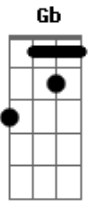

© ukulele-chords.com