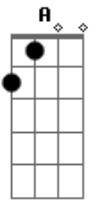

Ivolls 42 - Lost You

Tom: G

Lost you
 you know what happens
 I don't know what
 I feel you.

You're not a brother I loved
 that paid attention when ask anything
 I don't know who's back
 but it's not you.

Lost you
 where did you go?

I want my brother back

Attentive and friendly
 What hear with you?
 back my brother
 what is here isn't you
 I want my real brother.

Lost you
 It's late?
 or I'll get back?
 I don't want to lose you.

I want to have you by my side
 If I need a brother
 Lost you.

Acordes

© ukulele-chords.com

© ukulele-chords.com

© ukulele-chords.com

© ukulele-chords.com

© ukulele-chords.com

© ukulele-chords.com