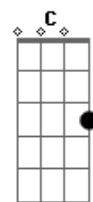

Ivolls 42 - I'm In a Long Road

Tom: G
Intro: Em G D A (x6)

Em G
I'm in a long road
D A G D
Don't know how to scape
G A
Wandering alone
Em G
Me and my shadow.
D A G
In search of my dreams
D A A
I'll never stop searching
Em G D A
I'm in a long Road.
Intro: Em G D A
Em G D
D B
Alone wish my shadow
Solo: C G D Em 7 (x5)
C G D ?
Em 7 G
When I meet with a fork
D A C7 m
I don't know what to do
C G
Me and my shadow

C G
Me and my mint
B Em
Lost on this road.
G D A
I'm in a long road
B
Walking alone
C G
Me and my shadow
C Em 7
Me and my mint.

Solo 2: C G D Em 7
C G D (x2)

Em 7 G D
I'm in a long road with my shadow
A Em 7
Me and my dreams
G A
Me and my mint alone
G D A
I'm in a long road with my mint
G D
Walking alone.

Solo final: E (7ª casa) D (5ª cada) C G

Acordes

© ukulele-chords.com

© ukulele-chords.com

© ukulele-chords.com

© ukulele-chords.com

© ukulele-chords.com

© ukulele-chords.com