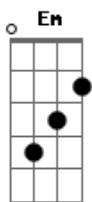

© ukulele-chords.com