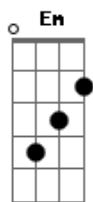

Ivolls 42 - I'm In a Long Road

Tom: G
Intro: Em G D A (x6)

Em G
I'm in a long road
D A G D
Don't know how to scape
G A
Wandering alone
Em G
Me and my shadow.
D A G
In search of my dreams
D A A
I'll never stop searching
Em G D A
I'm in a long Road.
Intro: Em G D A
Em G D
D B
Alone wish my shadow
Solo: C G D Em 7 (x5)
C G D ?
Em 7 G
When I meet with a fork
D A C7 m
I don't know what to do
C G
Me and my shadow

C G
Me and my mint
B Em
Lost on this road.
G D A
I'm in a long road
B
Walking alone
C G
Me and my shadow
C Em 7
Me and my mint.

Solo 2: C G D Em 7
C G D (x2)

Em 7 G D
I'm in a long road with my shadow
A Em 7
Me and my dreams
G A
Me and my mint alone
G D A
I'm in a long road with my mint
G D
Walking alone.

Solo final: E (7ª casa) D (5ª cada) C G

Acordes

© ukulele-chords.com

© ukulele-chords.com

© ukulele-chords.com

© ukulele-chords.com

© ukulele-chords.com

© ukulele-chords.com