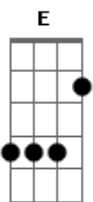

© ukulele-chords.com