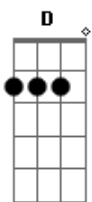

Ivolls 42 - I'm In a Long Road

Tom: G
Intro: Em G D A (x6)

Em G
I'm in a long road
D A G D
Don't know how to scape
G A
Wandering alone
Em G
Me and my shadow.
D A G
In search of my dreams
D A A
I'll never stop searching
Em G D A
I'm in a long Road.
Intro: Em G D A
Em G D
D B
Alone wish my shadow
Solo: C G D Em 7 (x5)
C G D ?
Em 7 G
When I meet with a fork
D A C7 m
I don't know what to do
C G
Me and my shadow

C G
Me and my mint
B Em
Lost on this road.
G D A
I'm in a long road
B
Walking alone
C G
Me and my shadow
C Em 7
Me and my mint.

Solo 2: C G D Em 7
C G D (x2)

Em 7 G D
I'm in a long road with my shadow
A Em 7
Me and my dreams
G A
Me and my mint alone
G D A
I'm in a long road with my mint
G D
Walking alone.

Solo final: E (7ª casa) D (5ª cada) C G

Acordes

© ukulele-chords.com

© ukulele-chords.com

© ukulele-chords.com

© ukulele-chords.com

© ukulele-chords.com

© ukulele-chords.com