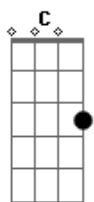

© ukulele-chords.com