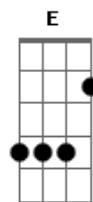

© ukulele-chords.com