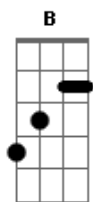

Ivolls 42 - I'm In a Long Road

Tom: G
Intro: Em G D A (x6)

Em G
I'm in a long road
D A G D
Don't know how to scape
G A
Wandering alone
Em G
Me and my shadow.
D A G
In search of my dreams
D A A
I'll never stop searching
Em G D A
I'm in a long Road.
Intro: Em G D A
Em G D
D B
Alone wish my shadow
Solo: C G D Em 7 (x5)
C G D ?
Em 7 G
When I meet with a fork
D A C7 m
I don't know what to do
C G
Me and my shadow

C G
Me and my mint
B Em
Lost on this road.
G D A
I'm in a long road
B
Walking alone
C G
Me and my shadow
C Em 7
Me and my mint.

Solo 2: C G D Em 7
C G D (x2)

Em 7 G D
I'm in a long road with my shadow
A Em 7
Me and my dreams
G A
Me and my mint alone
G D A
I'm in a long road with my mint
G D
Walking alone.

Solo final: E (7ª casa) D (5ª cada) C G

Acordes

© ukulele-chords.com

© ukulele-chords.com

© ukulele-chords.com

© ukulele-chords.com

© ukulele-chords.com

© ukulele-chords.com