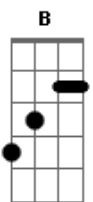

© ukulele-chords.com