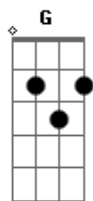

© ukulele-chords.com