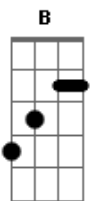

C D C
Burn, explode incide universe
Em A D A
overflow its limits
G C D C

burn, explode incide univesse.

D
EXPLODE!
Intro: C Em D (x5)

G D G D
burn to infinity
D C G
overflow my incide universe
B E C
burn to infinity.

D G C
explode incide universe
B E D
burn, show therr strength
Em D G
ovevrflow there infinity.

D
EXPLODE!
Intro: Final: G C D (x3)
C D G

Finalização: A D D

Acordes

© ukulele-chords.com

© ukulele-chords.com