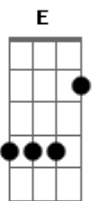

C D C
Burn, explode incide universe
Em A D A
overflow its limits
G C D C

burn, explode incide univesse.

D
EXPLODE!
Intro: C Em D (x5)

G D G D
burn to infinity
D C G
overflow my incide universe
B E C
burn to infinity.

D G C
explode incide universe
B E D
burn, show therr strength
Em D G
ovevrflow there infinity.

D
EXPLODE!
Intro: Final: G C D (x3)
C D G

Finalização: A D D

Acordes

© ukulele-chords.com

© ukulele-chords.com