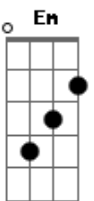

© ukulele-chords.com