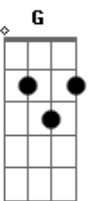

© ukulele-chords.com