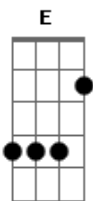

C D C
Burn, explode incide universe
Em A D A
overflow its limits
G C D C

burn, explode incide univesse.

D
EXPLODE!
Intro: C Em D (x5)

G D G D
burn to infinity
D C G
overflow my incide universe
B E C
burn to infinity.

D G C
explode incide universe
B E D
burn, show therr strength
Em D G
ovevrflow there infinity.

D
EXPLODE!
Intro: Final: G C D (x3)
C D G

Finalização: A D D

Acordes

© ukulele-chords.com

© ukulele-chords.com