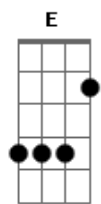

Ivolls 42 - Do It For You

Tom: G

Intro 3x: G C D

G C
All for you
D G D
I can not live like this
G D A G D
how will I spend my days without you
G D Em
without you I empty, alone.

G C
You do miss me
G Em E E
I can't live this life without having her with me
C Em G
to let you go how I'll stay
C D A
how will pass the difficult times
G C
All for you

D Em
Without you I'm lost
E E C

I don't know where to go
Em G D A
I'm lost without you in my life.

G D A Bm
I'm just wondering what would
G C D A
if you were just a memory
E E C
I can not go that way
Em G C D
someone needs to know what I feel
G C
when I'm with you.

D G D A
For you do it all, I go to hell
G C D Em
I do it crazy thinks to not lose you
E E C
to have you always by my side
Em G D Bm
it's crazy, I do it all for you.

Final: G D A (x2)
G C D G

Acordes

© ukulele-chords.com