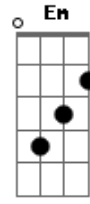

Ivolls 42 - Carpe Diem

Tom: G
Intro: G C D (x4)

Carpe Diem
C D G
We don't know what to expect
G D
We have paradox
C G Em D
A meteors shower, we don't know.
Intro: G C D (x5)
D G

so Carpe Diem
G C D Em
enjoy the life to the fullest
D G C Em C
we don't know there will be a new day.

Carpe Diem
C Em G
do it what you feel must
Em D
just do it and...
C G
Carpe Diem.
Intro: final: G C D (x6)

Acordes

© ukulele-chords.com

© ukulele-chords.com

© ukulele-chords.com

© ukulele-chords.com