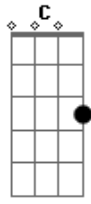

Ivolls 42 - Carpe Diem

Tom: G
Intro: G C D (x4)

Carpe Diem
C D G
We don't know what to expect
G D
We have paradox
C G Em D
A meteors shower, we don't know.
Intro: G C D (x5)
D G

so Carpe Diem
G C D Em
enjoy the life to the fullest
D G C Em C
we don't know there will be a new day.

Carpe Diem
C Em G
do it what you feel must
Em D
just do it and...
C G
Carpe Diem.
Intro: final: G C D (x6)

Acordes

© ukulele-chords.com

© ukulele-chords.com

© ukulele-chords.com

© ukulele-chords.com