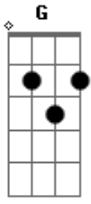

Ivolls 42 - Carpe Diem

Tom: G
Intro: G C D (x4)

Carpe Diem
C D G
We don't know what to expect
G D
We have paradox
C G Em D
A meteors shower, we don't know.
Intro: G C D (x5)
D G

so Carpe Diem
G C D Em
enjoy the life to the fullest
D G C Em C
we don't know there will be a new day.

Carpe Diem
C Em G
do it what you feel must
Em D
just do it and...
C G
Carpe Diem.
Intro: final: G C D (x6)

Acordes

© ukulele-chords.com