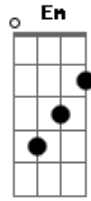

© ukulele-chords.com