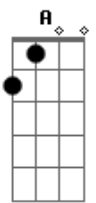

Ivete Sangalo - Human Nature

Tom: D
Intro: 2x: G A F Em

G A
Looking out
G A
Across the nightttime
G A G A
The city winks a sleepless eye
G A
Hear her voice
G A
Shake my window
G Gbm Em A
Sweet seducing sighs

Em Bm
I like living this way
(G A F Em) (2x)

Acordes

© ukulele-chords.com

© ukulele-chords.com

© ukulele-chords.com

© ukulele-chords.com

© ukulele-chords.com

© ukulele-chords.com