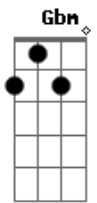

Ivete Sangalo - Human Nature

Tom: D
Intro: 2x: G A F Em

G A
Looking out
G A
Across the nightttime
G A G A
The city winks a sleepless eye
G A
Hear her voice
G A
Shake my window
G Gbm Em A
Sweet seducing sighs

Em Bm
I like living this way
(G A F Em) (2x)

Acordes

© ukulele-chords.com

© ukulele-chords.com

© ukulele-chords.com

© ukulele-chords.com

© ukulele-chords.com

© ukulele-chords.com