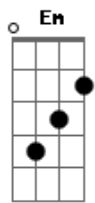

Ivete Sangalo - Human Nature

Tom: D
Intro: 2x: G A F Em

G A
Looking out
G A
Across the nightttime
G A G A
The city winks a sleepless eye
G A
Hear her voice
G A
Shake my window
G Gbm Em A
Sweet seducing sighs

G A
Get me out
G A
Into the nightttime
G A G A
Four walls won't hold me tonight
G A
If this town
G A
Is just an apple
G Gbm Em A
Then let me take a bite

If they say
G A D D Bm A
Why, why, tell 'em that it's human nature
G Gbm Em Bm
Why, why, does he do me that way

Em Bm
I like living this way
(G A F Em) (2x)

Acordes

© ukulele-chords.com

© ukulele-chords.com

© ukulele-chords.com

© ukulele-chords.com

© ukulele-chords.com

© ukulele-chords.com