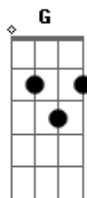

IVE - I AM

tom:

G

Intro: Em D

[Primeira Parte]

Am C G
Dareun muneul yeoreo ttara gal pillyoneun eopseo

Neon neoui gillo nan naui gillo, mm-mm

Am C G
Haruharumada saegi dallajin neukkim

G Bm Em
Be a writer, jangneuroneun fantasy

Am D
Naeil naege yeollineun geon big, big stage

So that is who I am

Acordes

© ukulele-chords.com

© ukulele-chords.com

© ukulele-chords.com

© ukulele-chords.com