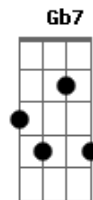

© ukulele-chords.com