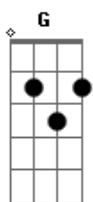

Ivan Lins - Meditation

Tom: G

G G
In my loneliness,
G
When you're gone and I'm all by myself,
Bm7 E7
And I need your caress
Am7 Cm
I just think of you,
Bm7 E7
And the thought of you holding me near,
Am7 D7
Makes my loneliness soon disappear

G G
Though you're far away,
G
I have only to close my eyes,
Bm7 E7
And you are back to stay
Am7 Cm
I just close my eyes,

Bm7 E7
And the sadness that missing you brings
Am7 D7
Soon is gone and this heart of mine sings

C7M Cm
Yes I love you so,
Bm7 E7 Am7 Gb7
And that for me is all I need to know

G G
I will wait for you,
G
Til the sun falls from out of the sky,
Bm7 E7
For what else can I do
Am7 Cm
I will wait for you
Bm7 E7 Am7
Meditating, how sweet life will be,
A G
When you come back to me

Acordes

© ukulele-chords.com