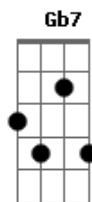

© ukulele-chords.com