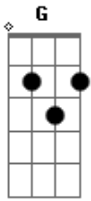

Ivan Lins - Meditation

Tom: G

G G
In my loneliness,
G
When you're gone and I'm all by myself,
Bm7 E7
And I need your caress
Am7 Cm
I just think of you,
Bm7 E7
And the thought of you holding me near,
Am7 D7
Makes my loneliness soon disappear

G G
Though you're far away,
G
I have only to close my eyes,
Bm7 E7
And you are back to stay
Am7 Cm
I just close my eyes,

Bm7 E7
And the sadness that missing you brings
Am7 D7
Soon is gone and this heart of mine sings

C7M Cm
Yes I love you so,
Bm7 E7 Am7 Gb7
And that for me is all I need to know

G G
I will wait for you,
G
Til the sun falls from out of the sky,
Bm7 E7
For what else can I do
Am7 Cm
I will wait for you
Bm7 E7 Am7
Meditating, how sweet life will be,
A G
When you come back to me

Acordes

© ukulele-chords.com