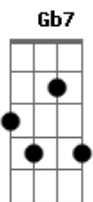

© ukulele-chords.com