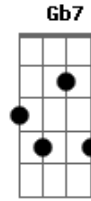

© ukulele-chords.com