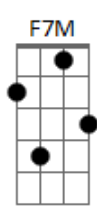

Ivan Lins - Bonita

Tom: G

(Tom Jobim / Ray Gilbert)

Am Am7 Am7 Am E7
What can I say to you bonita

What magic words would capture you

Am Am7 Am7 Am E7
Like a soft evasive mist you are bonita

You fly away when love is new

Gm7 Gm7 Gm Gm7 Gm7
What do you ask of me bonita
Gm7 Gm Gm(b6) E7(#9) G7 Gm7

What part to you want me to play

Gm7 Gm7 G7 Gm7
Shall I be the clown for you bonita
Gm7 G7 Gm A E7(#9)
I will be anything you say

Am7 A7 Gbm7 B7
Bonita, don't run away bonita

F7M A7 D7 Am7 D7(#9)
Bonita, don't be afraid to fall in love with me

Gm7 C7 Gb7 F7M
I love you, I tell you I love you, I love you

Bb7 C7M Am7 Gbm7 F7M
Bonita, if you love me life will be beautiful

B C B C B B7(#9)
Bonita, bonita, bonita...

Acordes

© ukulele-chords.com

© ukulele-chords.com

© ukulele-chords.com

© ukulele-chords.com

© ukulele-chords.com

© ukulele-chords.com