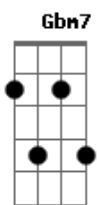

© ukulele-chords.com