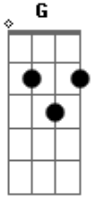

[Refrão]

G
Put my sneakers on
G
Hana dul ready, get set, go
G
Put my sneakers on
D **C**
Put ?em up, put ?em up
G
Put my sneakers on
G
Hana dul ready, get set, go
G
Meolli gabojago ya ya
D **C**
Put ?em up, put ?em up

[Final]

G
Jayurobge ttwigo shipeo dareun saram
G
Shiseondeul don?t care now
G
Eodikkaji gage dwelji moreujiman
D **C**
Ildaneun start right now
G
Yeah alright
G
Meomchuji ma to the top
G
Gachi georeo gabojago
D **C**
Put ?em up, put ?em up

Acordes

© ukulele-chords.com