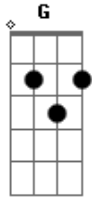

ukulele-chords.com