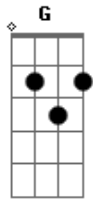

© ukulele-chords.com