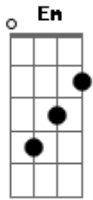

Itamar Assumpção - Nobody Knows

tom:

Em

Nobody knows
Am C D Em
Because god only knows

(Em G Am C D)

Em G
She let me down
Am C D Em
Because I live in the east side of town

(Em G Am C D)

Em G
She said to me
Am C D Em
Better late than never better lonely

(Em G Am C D)

Em G Am C D)
She said to me
Am C D Em
Better alone than in bad company

(Em G Am C D)

Em G
It's drollery
Am C D
The east side is my sanctuary

(Em G Am C D)

Em
Buffoonery
Am C D Em
Everything in it's place All the same to me

Acordes

© ukulele-chords.com