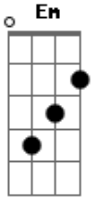

Itamar Assumpção - Nobody Knows

tom: Em

Nobody knows
Am C D Em
Because god only knows

(Em G Am C D)

Em G
She let me down
Am C D Em
Because I live in the east side of town

(Em G Am C D)

Em G
She said to me
Am C D Em
Better late than never better lonely

(Em G Am C D)

Em G
She said to me
Am C D Em
Better alone than in bad company

(Em G Am C D)

Em G
It's drollery
Am C D
The east side is my sanctuary

(Em G Am C D)

Em
Buffoonery
Am C D Em
Everything in it's place All the same to me

Acordes

ukulele-chords.com