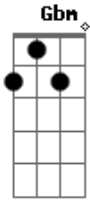

© ukulele-chords.com