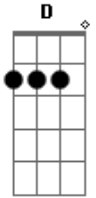

Israel Kamakawiwo'ole - Lover Of Mine

tom:
D
Lover of mine, over the sea G D
Deep blue ocean, waves in motion A D
Where have you gone? G D
I look to the sea D
Someday, you'll come home to me A G D
Lover of mine, over the sea G D
Welcome summer, sunny weather A D
Where have you gone? G D
I look to the sea A G D

Someday, you'll come home to me G A D
People say i'm the dreamer G A D D7
But i'm not the only one G A Bm D D7
Someday, you will join us G A D D7
And the world will be as one G D
Lover of mine, where can you be? A D
Welcome summer, sunny weather G
Where have you gone? D
I look to the sea A G D
Someday, you'll come home to me A G Cm A
Someday, you'll come home to me

Acordes

© ukulele-chords.com