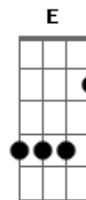

© ukulele-chords.com