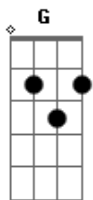

Israel Houghton - Everywhere That I Go

Tom: G

INTRO: G (4 Bars)

D D - G
C C - G
C D - G
C C - G
C D - G

Verse:

G C C
i belong to you
G C D
you belong to me, lord
G C C
i?m surrounded
G C D
everywhere that i go
G C C
i will walk with you
G C D
you will walk with me, lord
G C C
i?m surrounded
G C D
everywhere that i go

{do second part of intro}

Repeat verse, except last line

G C D Em
everywhere that i go

Pre-chorus:

D G

And i am yours

Am7 Bm C

And you are mine

D C

Oohhh?

Chorus:

G C C
You promised me
G C D
You?ll never leave
G C C
You promised me
G C D
I?m never forsaken
G C C
I believe
G
Goodness and mercy
Em7 D
Will follow me
G Am7 G C
Surrounding me where i go
Everywhere that i go

Bridge:

Em7
YOU LORD ARE A SHIELD AROUND ME (x 3)
G
Everywhere, everywhere that i go (x 3)
Em7
Your grace and love surrounds me
G
Everywhere, everywhere?

Repeat chorus 2x

Acordes

© ukulele-chords.com