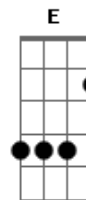

© ukulele-chords.com