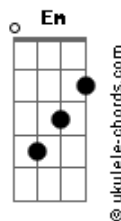

Isly - Anthem

tom: Dm

Words can't describe Bb Dm

I feel so alive Gm

My heart is beating out of my chest Em Bb

And I can't deny Dm

This passion of mine Gm

This song is stuck inside of my head Em Bb Dm Gm Em

Raise your voices, lift them high Bb Dm

All of heaven can hear you Gm Em

Acordes

Bb Dm Gm Em
Lift your hands up to the sky (Woah)
Bb Dm
Let this anthem awaken a new generation
Gm Em
The world that is singing for You
Bb Dm
Oh, a song for the ages is sweeping the nations
Gm Em
The world that is living for You
Bb Dm
Singing oh, oh, oh, oh
Gm Em
Oh, oh, oh, oh, oh, oh
Bb
Oh, oh, oh, oh
Dm Gm Em
Oh, oh, oh, oh, oh, oh