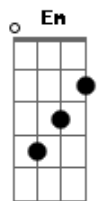

© ukulele-chords.com