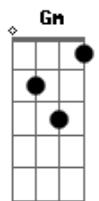

© ukulele-chords.com