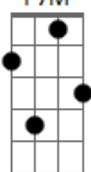

Isla Vista Worship - My Portion

tom:
 D (forma dos acordes no tom de Db)
 Capotraste na 1ª casa
 Intro: F7M Dm G C
 F7M C G Am7 G

[Primeira Parte]

Dm7 F7M C C7M
 Am I so easily distracted again?
 F7M C C7M F G
 Am I a slave to things that don't, matte-e-e-er?
 Dm7 F7M C7M F C
 Am I so easily distracted again?
 Dm7 F7M C C F
 Am I a slave to things that don't, matte-e-e-er
 F G
 Oh-oh-oh?
 [Refrão]

[Refrão]

F Am G
 'Cause You are my portion, You're my portion
 C F
 When I lay down my life
 C G
 You're my portion, You're my portion

[Ponte]

F7M
 You're eyes are on fire
 C G
 I can't look aw - a - ay
 F7M
 You're eyes are on fire
 C G
 I can't look away

[Refrão]

F7M G
 'Cause You are my portion, You're my portion
 C F
 When I lay down my life
 Am G
 You're my portion, You're my portion

Acordes

G

© ukulele-chords.com

F7M

© ukulele-chords.com

C7M