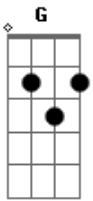

Isla Vista Worship - Explosion

tom:

Intro: Bm A D G

Bm A
All I want is to be close
D G
My heart explodes with love for Your name
Bm A
All I want is to be close
D G
My heart explodes with love

Bm A
Jesus You saved me
D D A G
So I'll rise up and praise You my King
Bm A
Jesus You saved me
D D A G
So I'll rise up and praise You my King

(Bm A D G)
(Bm A D G)

Bm A
All I want is to be close
D G
My heart explodes with love for Your name
Bm A
All I want is to be close

Acordes

© ukulele-chords.com

© ukulele-chords.com

© ukulele-chords.com

© ukulele-chords.com

D G
My heart explodes with love
Bm A
Jesus You saved me
D D A G
So I'll rise up and praise You my King
Bm A
Jesus You saved me
D D A G
So I'll rise up and praise You my King
Bm
Through the highs and lows
A
Your love remains the same
D D A
Through every season God
G
You are faithful
Bm A
Jesus You saved me
D D A G
So I'll rise up and praise You my King
Bm A
Jesus You saved me
D D A G
So I'll rise up and praise You my King