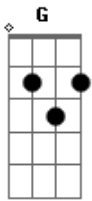

Isla Vista Worship - Explosion

tom:

Intro: Bm A D G

Bm A
All I want is to be close
D G
My heart explodes with love for Your name
Bm A
All I want is to be close
D G
My heart explodes with love

Bm A
Jesus You saved me
D D A G
So I'll rise up and praise You my King
Bm A
Jesus You saved me
D D A G
So I'll rise up and praise You my King

(Bm A D G)
(Bm A D G)

Bm A
All I want is to be close
D G
My heart explodes with love for Your name
Bm A
All I want is to be close

Acordes

© ukulele-chords.com

© ukulele-chords.com

© ukulele-chords.com

© ukulele-chords.com

D G
My heart explodes with love
Bm A
Jesus You saved me
D D A G
So I'll rise up and praise You my King
Bm A
Jesus You saved me
D D A G
So I'll rise up and praise You my King
Bm
Through the highs and lows
A
Your love remains the same
D D A
Through every season God
G
You are faithful
Bm A
Jesus You saved me
D D A G
So I'll rise up and praise You my King
Bm A
Jesus You saved me
D D A G
So I'll rise up and praise You my King