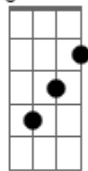

Isla Vista Worship - Close To Me

tom:

Intro: C7M G G

This is the love You have for me

That dies for the other

This is the love You have for me

He lays His life down for a brother

You died to be close to me

You just wanna be close to me

(C7M G Em D G C7M)

Even when my heart and flesh fail me G
I hear You say, I hear You say
I love you, I love you, I love you Em
I love you, I love you, I love you D G C7M
You paid it all, You paid it all for me G
How could I say anything?
But I love you, I love you, I love you Em
I love you, I love you, I love you D G C7M
You've given me Your identity G
You're clothing me in royalty
I love you, I love you, I love you D G C7M

Acordes

© ukulele-chords.com

© ukulele-chords.com

Em

© ukulele-chords.com

© ukulele-chords.com