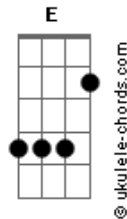

(G)

[Primeira Parte]

Do you remember that Sunday night?
D Em
I wrapped my arms around your breaking heart
D
And I had no idea
G
Second chances don't com easy
D Em
But I rejoice that we've got so many
D
And they're not running out soon

(C)

[Pré-Refrão]

G D C Em
The good you do won't be known to you here
C G
I'll give you truth instead of politics
C Em D
In your own mind

[Refrão]

G
Let me know if you're having trouble
D Em
I've got a billion messages in my inbox
D
You matter more to me
G
Loneliness causes chaos
Em
We're not that close but I claim your soul
D
As my responsibility

Acordes

(G)

[Segunda Parte]

If you're looking for a sign
Then take this one
Em D
Don't give up kid
G
The stars look up to you in that
Em
They'll never have eyes like you do
D
Don't throw it all away

(C)

[Pré-Refrão]