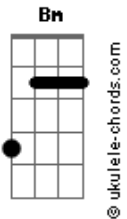

(G)

[Primeira Parte]

Do you remember that Sunday night?
D Em
I wrapped my arms around your breaking heart
D
And I had no idea
G
Second chances don't com easy
D Em
But I rejoice that we've got so many
D
And they're not running out soon

(C)

[Pré-Refrão]

G D C Em
The good you do won't be known to you here
C G
I'll give you truth instead of politics
C Em D
In your own mind

[Refrão]

G
Let me know if you're having trouble
D Em
I've got a billion messages in my inbox
D
You matter more to me
G
Loneliness causes chaos
Em
We're not that close but I claim your soul
D
As my responsibility

Acordes

(G)

[Segunda Parte]

If you're looking for a sign
Then take this one
Em D
Don't give up kid
G
The stars look up to you in that
Em
They'll never have eyes like you do
D
Don't throw it all away

(C)

[Pré-Refrão]