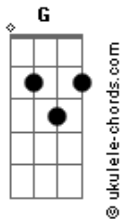

(G)

[Primeira Parte]

Do you remember that Sunday night?
D Em
I wrapped my arms around your breaking heart
D
And I had no idea
G
Second chances don't com easy
D Em
But I rejoice that we've got so many
D
And they're not running out soon

(C)

[Pré-Refrão]

G D C Em
The good you do won't be known to you here
C G
I'll give you truth instead of politics
C Em D
In your own mind

[Refrão]

G
Let me know if you're having trouble
D Em
I've got a billion messages in my inbox
D
You matter more to me
G
Loneliness causes chaos
Em
We're not that close but I claim your soul
D
As my responsibility

Acordes

(G)

[Segunda Parte]

If you're looking for a sign
Then take this one
Em D
Don't give up kid
G
The stars look up to you in that
Em
They'll never have eyes like you do
D
Don't throw it all away

(C)

[Pré-Refrão]