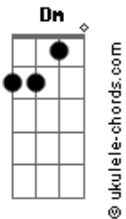

(G)

[Primeira Parte]

Do you remember that Sunday night?
D Em
I wrapped my arms around your breaking heart
D
And I had no idea
G
Second chances don't com easy
D Em
But I rejoice that we've got so many
D
And they're not running out soon

Acordes

(G)

[Segunda Parte]

If you're looking for a sign
Then take this one
Em D
Don't give up kid
G
The stars look up to you in that
Em
They'll never have eyes like you do
D
Don't throw it all away

(C)

[Pré-Refrão]