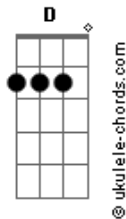

(G)

[Primeira Parte]

Do you remember that Sunday night?
D Em
I wrapped my arms around your breaking heart
D
And I had no idea
G
Second chances don't com easy
D Em
But I rejoice that we've got so many
D
And they're not running out soon

(C)

[Pré-Refrão]

G D C Em
The good you do won't be known to you here
C G
I'll give you truth instead of politics
C Em D
In your own mind

[Refrão]

G
Let me know if you're having trouble
D Em
I've got a billion messages in my inbox
D
You matter more to me
G
Loneliness causes chaos
Em
We're not that close but I claim your soul
D
As my responsibility

Acordes

(G)

[Segunda Parte]

If you're looking for a sign
Then take this one
Em D
Don't give up kid
G
The stars look up to you in that
Em
They'll never have eyes like you do
D
Don't throw it all away

(C)

[Pré-Refrão]