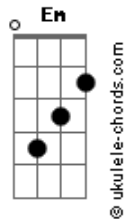

(G)

[Primeira Parte]

Do you remember that Sunday night?
D Em
I wrapped my arms around your breaking heart
D
And I had no idea
G
Second chances don't com easy
D Em
But I rejoice that we've got so many
D
And they're not running out soon

(C)

[Pré-Refrão]

G D C Em
The good you do won't be known to you here
C G
I'll give you truth instead of politics
C Em D
In your own mind

[Refrão]

G
Let me know if you're having trouble
D Em
I've got a billion messages in my inbox
D
You matter more to me
G
Loneliness causes chaos
Em
We're not that close but I claim your soul
D
As my responsibility

Acordes

(G)

[Segunda Parte]

If you're looking for a sign
Then take this one
Em D
Don't give up kid
G
The stars look up to you in that
Em
They'll never have eyes like you do
D
Don't throw it all away

(C)

[Pré-Refrão]