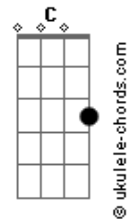

(G)

[Primeira Parte]

Do you remember that Sunday night?
D Em
I wrapped my arms around your breaking heart
D
And I had no idea
G
Second chances don't com easy
D Em
But I rejoice that we've got so many
D
And they're not running out soon

(C)

[Pré-Refrão]

G D C Em
The good you do won't be known to you here
C G
I'll give you truth instead of politics
C Em D
In your own mind

[Refrão]

G
Let me know if you're having trouble
D Em
I've got a billion messages in my inbox
D
You matter more to me
G
Loneliness causes chaos
Em
We're not that close but I claim your soul
D
As my responsibility

Acordes

(G)

[Segunda Parte]

If you're looking for a sign
Then take this one
Em D
Don't give up kid
G
The stars look up to you in that
Em
They'll never have eyes like you do
D
Don't throw it all away

(C)

[Pré-Refrão]