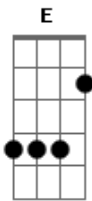

© ukulele-chords.com