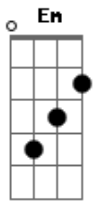

Isabella Bretz - Minesweeper

tom:
Don?t
Don?t underestimate my love
Because I don?t see you as you want to be seen
You?ve taken me to where I?ve never been
You?ve showed me the way
Don?t tease me and walk away
You?ve showed me the way
Don?t walk away
Like, Oh like a minesweeper I go
I go in danger
To discover the land
I try to be safe and understand
Things have color and shape
Beautiful is just a name
We give for what pleases us somehow
And this is what is done
There?s no way to return
When the beauty of your face screams out loud

Am E
Like, Oh like a minesweeper I go
Am I still a stranger
Dm
Just going to cross your land
G Am
Can?t you make me feel safe and understand
F G Am
Then the beauty of your face screams out loud
F G Am
And the way you say my name screams out loud
F G Am
Yes the beauty of your face screams out loud
(Em Em Em7 Em)
(Em Em Em7 Em)
(Em Em Em7 Em)
(Em Em Em7 Em)
Calm me down
Ease my mind
F G
Things have color and shape
Am
Beautiful is just a name
F G Am
We give for what pleases us somehow
F G
And this is what is done
Am
There?s no way to return
F G Am
When the beauty of your face screams out loud
[Final] F G Am
F G Am

Acordes

© ukulele-chords.com