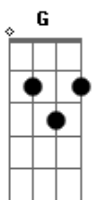

Isabella Bretz - Conversation

tom:
 Cm (forma dos acordes no tom de Am)
 Capostrate na 3ª casa

Our minds fly to the same direction
 Our hearts connected in affection
 We walk ahead and thank to be alive
 The energy of twins
 We're closer than it seems
 I see your look in mine
 We're sharing thoughts through the eyes
 We're sharing thoughts through the eyes
 We're sharing thoughts through the eyes
 We're sharing thoughts through the eyes

Acordes

© ukulele-chords.com

© ukulele-chords.com

© ukulele-chords.com

© ukulele-chords.com

© ukulele-chords.com

© ukulele-chords.com

In this deep conversation
 No, no there is no pretension
 To get completely what you have inside
 Just a natural tuning
 A soul that mine is choosing
 There is no will to lie

When we are talking through the eyes
 When we are talking through the eyes
 We're sharing thoughts through the eyes
 We're sharing thoughts through the eyes
 (Am D7 G Em)
 (Am D7 E E)
 (Am D7 G Em)
 (Am D7)