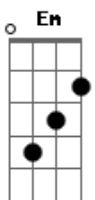

Isabella Bretz - Conversation

tom:
 Cm (forma dos acordes no tom de Am)
 Capostrate na 3ª casa

Our minds fly to the same direction
 Our hearts connected in affection
 We walk ahead and thank to be alive
 The energy of twins
 We're closer than it seems
 I see your look in mine
 We're sharing thoughts through the eyes
 We're sharing thoughts through the eyes
 We're sharing thoughts through the eyes
 We're sharing thoughts through the eyes

Acordes

© ukulele-chords.com

© ukulele-chords.com

© ukulele-chords.com

© ukulele-chords.com

© ukulele-chords.com

© ukulele-chords.com

In this deep conversation
 No, no there is no pretension
 To get completely what you have inside
 Just a natural tuning
 A soul that mine is choosing
 There is no will to lie

When we are talking through the eyes
 When we are talking through the eyes
 We're sharing thoughts through the eyes
 We're sharing thoughts through the eyes
 (Am D7 G Em)
 (Am D7 E E)
 (Am D7 G Em)
 (Am D7)