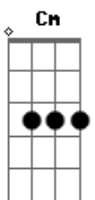

© ukulele-chords.com