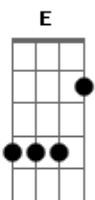

Isabella Bretz - Conversation

tom:
 Cm (forma dos acordes no tom de Am)
 Capostrate na 3ª casa

Our minds fly to the same direction
 Our hearts connected in affection
 We walk ahead and thank to be alive
 The energy of twins
 We're closer than it seems
 I see your look in mine
 We're sharing thoughts through the eyes
 We're sharing thoughts through the eyes
 We're sharing thoughts through the eyes
 We're sharing thoughts through the eyes

Acordes

© ukulele-chords.com

© ukulele-chords.com

© ukulele-chords.com

© ukulele-chords.com

© ukulele-chords.com

© ukulele-chords.com

In this deep conversation
 No, no there is no pretension
 To get completely what you have inside
 Just a natural tuning
 A soul that mine is choosing
 There is no will to lie