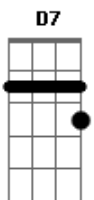

Isabella Bretz - Conversation

tom:
 Cm (forma dos acordes no tom de Am)
 Capostrate na 3ª casa

Our minds fly to the same direction
 Our hearts connected in affection
 We walk ahead and thank to be alive
 The energy of twins
 We're closer than it seems
 I see your look in mine
 We're sharing thoughts through the eyes
 We're sharing thoughts through the eyes
 We're sharing thoughts through the eyes
 We're sharing thoughts through the eyes

Acordes

© ukulele-chords.com

© ukulele-chords.com

© ukulele-chords.com

© ukulele-chords.com

© ukulele-chords.com

© ukulele-chords.com

In this deep conversation
 No, no there is no pretension
 To get completely what you have inside
 Just a natural tuning
 A soul that mine is choosing
 There is no will to lie

When we are talking through the eyes
 When we are talking through the eyes
 We're sharing thoughts through the eyes
 We're sharing thoughts through the eyes
 (Am D7 G Em)
 (Am D7 E E)
 (Am D7 G Em)
 (Am D7)