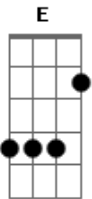

© ukulele-chords.com