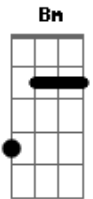

© ukulele-chords.com

© ukulele-chords.com