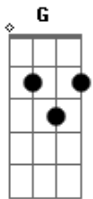

© ukulele-chords.com