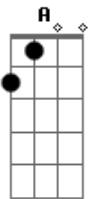

© ukulele-chords.com