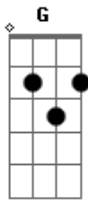

Iron & Wine - Love Song Of The Buzzard

Tom: B

(com acordes na forma de
Capostrate na 2ª casa
Tuning: DADGad
Capo: 2

G D F A

Picking:

G

D

Use the same picking pattern as the G for both the F and A

Intro: G D G D

G
In the failing light

D
of the afternoon

G
Lucy and the shade

D
of the dogwood blooms

F G
Yesterday the solace

D
of a poison fish

F G
Tomorrow i'll be kissing

A
on your blood red lips

G
And noone has the savior

D
they would like to be

G
The love song of the buzzard

D
and the dogwood tree

F G
With the train of horses laughing

D
through the traffic light

F G
And the cradles unimaginative

A
sense of time

Acordes

© ukulele-chords.com

© ukulele-chords.com

© ukulele-chords.com

© ukulele-chords.com

© ukulele-chords.com