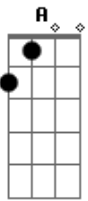

© ukulele-chords.com

© ukulele-chords.com