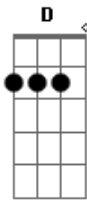

© ukulele-chords.com