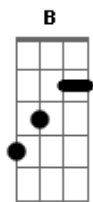

Iron & Wine - Love Song Of The Buzzard

Tom: B

(com acordes na forma de

Capostrate na 2ª casa

Tuning: DADGad

Capo: 2

G D F A

Picking:

G

D

Use the same picking pattern as the G for both the F and A

Intro: G D G D

G
In the failing light

D
of the afternoon

G
Lucy and the shade

D
of the dogwood blooms

F G
Yesterday the solace

D
of a poison fish

F G
Tomorrow i'll be kissing

A
on your blood red lips

G
And noone has the savior

D
they would like to be

G
The love song of the buzzard

D
and the dogwood tree

F G
With the train of horses laughing

D
through the traffic light

F G
And the cradles unimaginative

A
sense of time

Acordes

© ukulele-chords.com