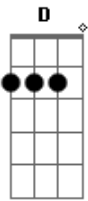

© ukulele-chords.com

© ukulele-chords.com