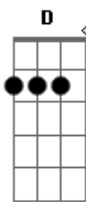

Iron & Wine - Love Song Of The Buzzard

Tom: B

(com acordes na forma de

Capostrate na 2ª casa

Tuning: DADGad

Capo: 2

G D F A

Picking:

G

D

Use the same picking pattern as the G for both the F and A

Intro: G D G D

G
In the failing light

D
of the afternoon

G
Lucy and the shade

D
of the dogwood blooms

F G
With the train of horses laughing

D
through the traffic light

F G
And the cradles unimaginative

A
sense of time

Acordes

© ukulele-chords.com

© ukulele-chords.com

© ukulele-chords.com