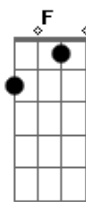

© ukulele-chords.com