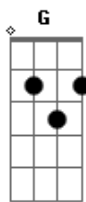

Iron & Wine - Love Song Of The Buzzard

Tom: B

(com acordes na forma de

Capostrate na 2ª casa

Tuning: DADGad

Capo: 2

G D F A

Picking:

G

D

Use the same picking pattern as the G for both the F and A

Intro: G D G D

G
In the failing light

D
of the afternoon

G
Lucy and the shade

D
of the dogwood blooms

F G
Yesterday the solace

D
of a poison fish

F G
Tomorrow i'll be kissing

A
on your blood red lips

G
And noone has the savior

D
they would like to be

G
The love song of the buzzard

D
and the dogwood tree

F G
With the train of horses laughing

D
through the traffic light

F G
And the cradles unimaginative

A
sense of time

Acordes

© ukulele-chords.com

© ukulele-chords.com

© ukulele-chords.com