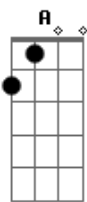

Iron & Wine - Love Song Of The Buzzard

Tom: B

(com acordes na forma de

Capostrate na 2ª casa

Tuning: DADGad

Capo: 2

G D F A

Picking:

G

D

Use the same picking pattern as the G for both the F and A

Intro: G D G D

G
In the failing light

D
of the afternoon

G
Lucy and the shade

D
of the dogwood blooms

F G
With the train of horses laughing

D
through the traffic light

F G
And the cradles unimaginative

A
sense of time

Acordes

© ukulele-chords.com

© ukulele-chords.com

© ukulele-chords.com