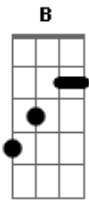

Iron & Wine - Love Song Of The Buzzard

Tom: B

(com acordes na forma de
Capostrate na 2ª casa
Tuning: DADGad
Capo: 2

G D F A

Picking:

G

D

Use the same picking pattern as the G for both the F and A

Intro: G D G D

G
In the failing light

D
of the afternoon

G
Lucy and the shade

D
of the dogwood blooms

F G
Yesterday the solace

D
of a poison fish

F G
Tomorrow i'll be kissing

A
on your blood red lips

G
And noone has the savior

D
they would like to be

G
The love song of the buzzard

D
and the dogwood tree

F G
With the train of horses laughing

D
through the traffic light

F G
And the cradles unimaginative

A
sense of time

Acordes