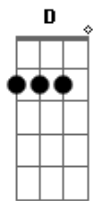

Iron & Wine - Each Coming Night

Tom: **D**

(com acordes na forma de
Capo na 2ª casa.
Capo na 2ª casa.

C)

PARTE 1, 2, 3, 4 e INTRO.

PONTE:

SOLO:

(2X)

PARTE 1:

Will you say when I'm gone away
"My lover came to me and we'd lay
In rooms unfamiliar but until now"
Oh oh oh oh
Until now
Oh oh oh oh
Until now

PONTE

PARTE 2:

Will you say to them when I'm gone

"I loved your son for his sturdy arms
We both learned to cradle then live without"
Oh oh oh oh
Live without
Oh oh oh oh
Live without

PONTE

SOLO

PARTE 3

Will you say when I'm gone away
'Your father's body was judgement day
We both dove and rose to the riverside"
Oh oh oh oh
Riverside
Oh oh oh oh
Riverside

PONTE

PARTE 4:

Will you say to me when I'm gone
"Your face has faded but lingers on
Because light strikes a deal with each coming night"
Oh oh oh oh
Coming night
Oh oh oh oh
Coming night.

Acordes