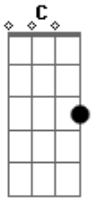

© ukulele-chords.com