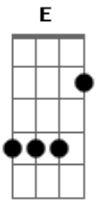

© ukulele-chords.com