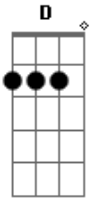

Iron & Wine - Each Coming Night

Tom: **D**

(com acordes na forma de
Capo na 2ª casa.
Capo na 2ª casa.

C)

PARTE 1, 2, 3, 4 e INTRO.

PONTE:

SOLO:

(2X)

PARTE 1:

Will you say when I'm gone away
"My lover came to me and we'd lay
In rooms unfamiliar but until now"
Oh oh oh oh
Until now
Oh oh oh oh
Until now

PONTE

PARTE 2:

Will you say to them when I'm gone

"I loved your son for his sturdy arms
We both learned to cradle then live without"
Oh oh oh oh
Live without
Oh oh oh oh
Live without

PONTE

SOLO

PARTE 3

Will you say when I'm gone away
'Your father's body was judgement day
We both dove and rose to the riverside"
Oh oh oh oh
Riverside
Oh oh oh oh
Riverside

PONTE

PARTE 4:

Will you say to me when I'm gone
"Your face has faded but lingers on
Because light strikes a deal with each coming night"
Oh oh oh oh
Coming night
Oh oh oh oh
Coming night.

Acordes

© ukulele-chords.com