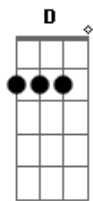

Iron & Wine - Each Coming Night

Tom: **D**

(com acordes na forma de
Capostrate na 2ª casa
Capo na 2ª casa.

C)

PARTE 1, 2, 3, 4 e INTRO.

PONTE:

SOLO:

(2X)

PARTE 1:

Will you say when I'm gone away
"My lover came to me and we'd lay
In rooms unfamiliar but until now"
Oh oh oh oh
Until now
Oh oh oh oh
Until now

PONTE

PARTE 2:

Will you say to them when I'm gone

"I loved your son for his sturdy arms
We both learned to cradle then live without"
Oh oh oh oh
Live without
Oh oh oh oh
Live without

PONTE

SOLO

PARTE 3

Will you say when I'm gone away
'Your father's body was judgement day
We both dove and rose to the riverside"
Oh oh oh oh
Riverside
Oh oh oh oh
Riverside

PONTE

PARTE 4:

Will you say to me when I'm gone
"Your face has faded but lingers on
Because light strikes a deal with each coming night"
Oh oh oh oh
Coming night
Oh oh oh oh
Coming night.

Acordes