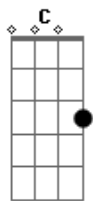

© ukulele-chords.com

© ukulele-chords.com