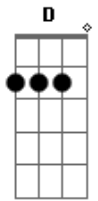

Iron & Wine - Each Coming Night

Tom: **D**

(com acordes na forma de
Capostrate na 2ª casa
Capo na 2ª casa.

C)

PARTE 1, 2, 3, 4 e INTRO.

PONTE:

SOLO:

(2X)

PARTE 1:

Will you say when I'm gone away
"My lover came to me and we'd lay
In rooms unfamiliar but until now"
Oh oh oh oh
Until now
Oh oh oh oh
Until now

PONTE

PARTE 2:

Will you say to them when I'm gone

"I loved your son for his sturdy arms
We both learned to cradle then live without"
Oh oh oh oh
Live without
Oh oh oh oh
Live without

PONTE

SOLO

PARTE 3

Will you say when I'm gone away
'Your father's body was judgement day
We both dove and rose to the riverside"
Oh oh oh oh
Riverside
Oh oh oh oh
Riverside

PONTE

PARTE 4:

Will you say to me when I'm gone
"Your face has faded but lingers on
Because light strikes a deal with each coming night"
Oh oh oh oh
Coming night
Oh oh oh oh
Coming night.

Acordes

© ukulele-chords.com