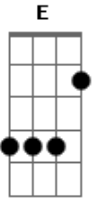

© ukulele-chords.com