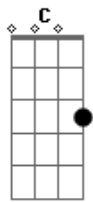

# Iron & Wine - Ab's Song

tom:

Intro: C G Am C G Am G

And if I died at twenty-three

Would you bury me in the sunshine?

Please let me know that you're still mine

Though I'm gone

My love for you is oh-so strong

## Acordes

© ukulele-chords.com

© ukulele-chords.com

© ukulele-chords.com

© ukulele-chords.com

( C G Am G )

And when the grass grows over me

Let me know you still love me

Never put nobody else above me

Then I'll know

My love for you will always grow

[Final] C G Am C G Am G