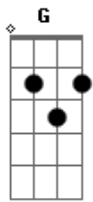

Iron & Wine - Ab's Song

tom:

Intro: C G Am C G Am G

And if I died at twenty-three

Would you bury me in the sunshine?

Please let me know that you're still mine

Though I'm gone

My love for you is oh-so strong

Acordes

© ukulele-chords.com