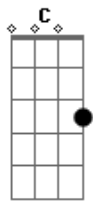

Iron & Wine - Ab's Song

tom:

Intro: C G Am C G Am G

And if I died at twenty-three

Would you bury me in the sunshine?

Please let me know that you're still mine

Though I'm gone

My love for you is oh-so strong

Acordes

© ukulele-chords.com

© ukulele-chords.com

© ukulele-chords.com

© ukulele-chords.com

(C G Am G)

And when the grass grows over me

Let me know you still love me

Never put nobody else above me

Then I'll know

My love for you will always grow

[Final] C G Am C G Am G