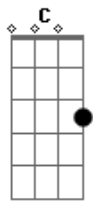

Iron & Wine - Ab's Song

tom:

Intro: C G Am C G Am G

And if I died at twenty-three

Would you bury me in the sunshine?

Please let me know that you're still mine

Though I'm gone

My love for you is oh-so strong

Acordes

© ukulele-chords.com

© ukulele-chords.com

© ukulele-chords.com

© ukulele-chords.com

(C G Am G)

And when the grass grows over me

Let me know you still love me

Never put nobody else above me

Then I'll know

My love for you will always grow

[Final] C G Am C G Am G