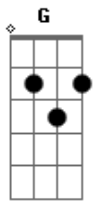

Iron & Wine - Ab's Song

tom:

Intro: C G Am C G Am G

And if I died at twenty-three

Would you bury me in the sunshine?

Please let me know that you're still mine

Though I'm gone

My love for you is oh-so strong

Acordes

© ukulele-chords.com