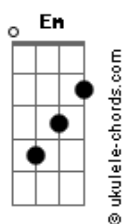

# Iron Maiden - Where Eagles Dare

tom:

Intro: |E D |C | (4x)  
 |B |C |B |C D |  
 |E D |C | (2x)

[Verse 1]  
 E D It's snowing outside but rumbling sound  
 C E G A E C B G  
 Of engines roar in the night  
 E D The mission is near, the confident men  
 C E G A E  
 Are waiting to drop from the sky

[Chorus 1]  
 C B G C D E D  
 The blizzard goes on, but still they must fly  
 B C D C D E D B C D  
 No one should go where eagles dare

[Verse 2]  
 E D Bavarian Alps that lay all around  
 C E G A E C B G  
 They seem to stare from below  
 E D The enemy lines a long time passed  
 C E G A E  
 Are lying deep in the snow

[Chorus 2]  
 C B G C D E D  
 Into the night they fall through the sky  
 B C D C D E D B C D  
 No one should go where eagles dare

[Instrumental]  
 |E D |E D E |D B D |E D | (4x)

|Em |G | (10x)

|E |E | (4x)

## Acordes

|Gb |Gb | (2x)  
 |E |E | (2x)

|E D |E D E |D B D |E D | (4x)  
 |E D |C | (4x)  
 |B |C |B |C D |

[Verse 3]  
 E D They're closing in, the fortress is near  
 C E G A E C B G  
 It's standing high in the sky  
 E D The cable cars the only way in  
 C E G A E  
 It's really impossible to climb