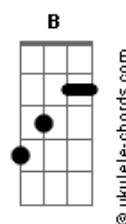

# Iron Maiden - Where Eagles Dare

tom:

Intro: |E D |C | (4x)  
 |B |C |B |C D |  
 |E D |C | (2x)

[Verse 1]  
 E D It's snowing outside but rumbling sound  
 C E G A E C B G  
 Of engines roar in the night  
 E D The mission is near, the confident men  
 C E G A E  
 Are waiting to drop from the sky

[Chorus 1]  
 C B G C D E D  
 The blizzard goes on, but still they must fly  
 B C D C D E D B C D  
 No one should go where eagles dare

[Verse 2]  
 E D Bavarian Alps that lay all around  
 C E G A E C B G  
 They seem to stare from below  
 E D The enemy lines a long time passed  
 C E G A E  
 Are lying deep in the snow

[Chorus 2]  
 C B G C D E D  
 Into the night they fall through the sky  
 B C D C D E D B C D  
 No one should go where eagles dare

[Instrumental]  
 |E D |E D E |D B D |E D | (4x)

|Em |G | (10x)

|E |E | (4x)

## Acordes

|Gb |Gb | (2x)  
 |E |E | (2x)

|E D |E D E |D B D |E D | (4x)  
 |E D |C | (4x)  
 |B |C |B |C D |

[Verse 3]  
 E D They're closing in, the fortress is near  
 C E G A E C B G  
 It's standing high in the sky  
 E D The cable cars the only way in  
 C E G A E  
 It's really impossible to climb