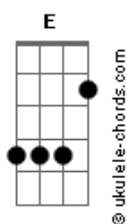

# Iron Maiden - Where Eagles Dare

tom:

Intro: |E D |C | (4x)  
 |B |C |B |C D |  
 |E D |C | (2x)

[Verse 1]  
 E D It's snowing outside but rumbling sound  
 C E G A E C B G  
 Of engines roar in the night  
 E D The mission is near, the confident men  
 C E G A E  
 Are waiting to drop from the sky

[Chorus 1]  
 C B G C D E D  
 The blizzard goes on, but still they must fly  
 B C D C D E D B C D  
 No one should go where eagles dare

[Verse 2]  
 E D Bavarian Alps that lay all around  
 C E G A E C B G  
 They seem to stare from below  
 E D The enemy lines a long time passed  
 C E G A E  
 Are lying deep in the snow

[Chorus 2]  
 C B G C D E D  
 Into the night they fall through the sky  
 B C D C D E D B C D  
 No one should go where eagles dare

[Instrumental]  
 |E D |E D E |D B D |E D | (4x)

|Em |G | (10x)

|E |E | (4x)

## Acordes

|Gb |Gb | (2x)  
 |E |E | (2x)

|E D |E D E |D B D |E D | (4x)  
 |E D |C | (4x)  
 |B |C |B |C D |

[Verse 3]  
 E D They're closing in, the fortress is near  
 C E G A E C B G  
 It's standing high in the sky  
 E D The cable cars the only way in  
 C E G A E  
 It's really impossible to climb