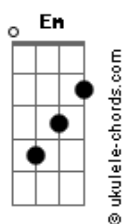

# Iron Maiden - Where Eagles Dare

tom:

Intro: |E D |C | (4x)  
 |B |C |B |C D |  
 |E D |C | (2x)

[Verse 1]

E D It's snowing outside but rumbling sound  
 C E G A E C B G  
 Of engines roar in the night  
 E D  
 The mission is near, the confident men  
 C E G A E  
 Are waiting to drop from the sky

[Chorus 1]

C B G C D E D  
 The blizzard goes on, but still they must fly  
 B C D C D E D B C D  
 No one should go where eagles dare

[Verse 2]

E D  
 Bavarian Alps that lay all around  
 C E G A E C B G  
 They seem to stare from below  
 E D  
 The enemy lines a long time passed  
 C E G A E  
 Are lying deep in the snow

[Chorus 2]

C B G C D E D  
 Into the night they fall through the sky  
 B C D C D E D B C D  
 No one should go where eagles dare

[Instrumental]

|E D |E D E |D B D |E D | (4x)

|Em |G | (10x)

|E |E | (4x)

## Acordes

|Gb |Gb | (2x)  
 |E |E | (2x)

|E D |E D E |D B D |E D | (4x)  
 |E D |C | (4x)  
 |B |C |B |C D |

[Verse 3]

E D They're closing in, the fortress is near  
 C E G A E C B G  
 It's standing high in the sky  
 E D  
 The cable cars the only way in  
 C E G A E  
 It's really impossible to climb