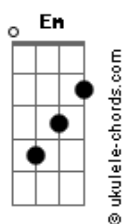

Iron Maiden - Where Eagles Dare

tom:

Intro: |E D |C | (4x)
 |B |C |B |C D |
 |E D |C | (2x)

[Verse 1]

E D It's snowing outside but rumbling sound
 C E G A E C B G
 Of engines roar in the night
 E D
 The mission is near, the confident men
 C E G A E
 Are waiting to drop from the sky

[Chorus 1]

C B G C D E D
 The blizzard goes on, but still they must fly
 B C D C D E D B C D
 No one should go where eagles dare

[Verse 2]

E D Bavarian Alps that lay all around
 C E G A E C B G
 They seem to stare from below
 E D
 The enemy lines a long time passed
 C E G A E
 Are lying deep in the snow

[Chorus 2]

C B G C D E D
 Into the night they fall through the sky
 B C D C D E D B C D
 No one should go where eagles dare

[Instrumental]

|E D |E D E |D B D |E D | (4x)

|Em |G | (10x)

|E |E | (4x)

Acordes

|Gb |Gb | (2x)
 |E |E | (2x)

|E D |E D E |D B D |E D | (4x)
 |E D |C | (4x)
 |B |C |B |C D |

[Verse 3]

E D They're closing in, the fortress is near
 C E G A E C B G
 It's standing high in the sky
 E D
 The cable cars the only way in
 C E G A E
 It's really impossible to climb