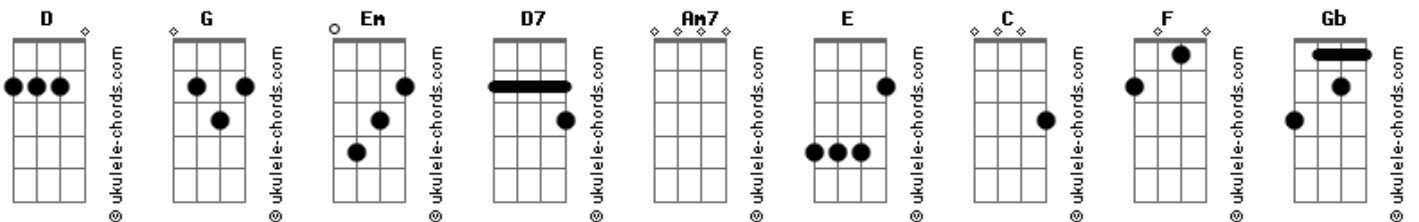

(dedilhado intro)

(verso)

(primeira parte)

Em D7 Em D7
Maybe one day I'll be an honest man
Em D7 Em D7
Up till now I'm doing the best I can
Am7 D Am7 D Em D
Long roads, long days, of sunrise, to sunset
Em D
Sunrise to sunset

Em D Em D
Dream on brother, while you can
Em D Em D
Dream on sister, I hope you find the one
Am7 D Am7 D Em D Em D
All of our lives covered up quickly by the tides of
time

(refrão)

E C D G F
Spend your days full of emptiness
E C D G Gb
Spend your years full of loneliness
E C D G D
Wasting love, in a desperate caress
E C D C
Rolling shadows of nights

(verso)

(segunda parte)

Em D Em D
Dream on brother, while you can
Em D Em D
Dream on sister, I hope you find the one
Am7 D Am7 D Em D Em D
All of our lives covered up quickly by the tides of
time

Am7 D Am7 D
Sands are flowing and the lines are in your hand
Em D

In your eyes I see the hunger
And the desperate cry that tears the night

(refrão)

E C D G F
Spend your days full of emptiness
E C D G Gb
Spend your years full of loneliness
E C D G D
Wasting love, in a desperate caress
E C D C
Rolling shadows of nights

(pré-solo)
(interlúdio)

palm mute
. . . . .
(solo) E C A D B (4x)

(refrão 2x)

E C D G F
Spend your days full of emptiness
E C D G Gb
Spend your years full of loneliness
E C D G D
Wasting love, in a desperate caress
E C D
Rolling shadows of nights

(G B)

E C D G F
Spend your days full of emptiness
E C D G Gb
Spend your years full of loneliness
E C D G D
Wasting love, in a desperate caress
E C D
Rolling shadows of nights

(Solo Final)

(dedilhado final)

Acordes