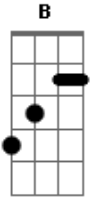

© ukulele-chords.com