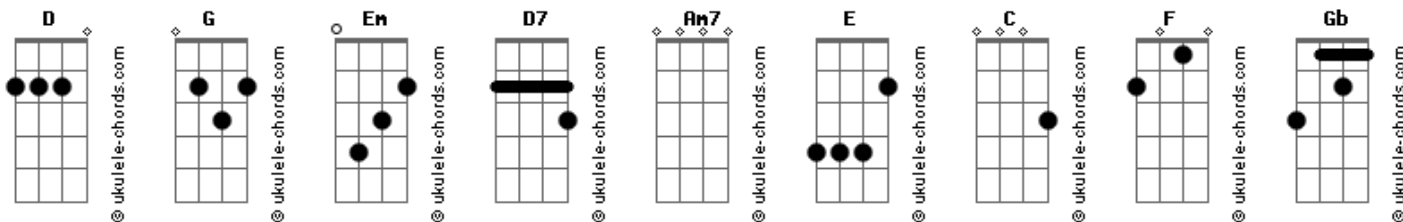

(dedilhado intro)

(verso)

(primeira parte)

Em D7 Em D7
Maybe one day I'll be an honest man
Em D7 Em D7
Up till now I'm doing the best I can
Am7 D Am7 D Em D
Long roads, long days, of sunrise, to sunset
Em D
Sunrise to sunset

Em D Em D
Dream on brother, while you can
Em D Em D
Dream on sister, I hope you find the one
Am7 D Am7 D Em D Em D
All of our lives covered up quickly by the tides of time

(refrão)

E C D G F
Spend your days full of emptiness
E C D G Gb
Spend your years full of loneliness
E C D G D
Wasting love, in a desperate caress
E C D C
Rolling shadows of nights

(verso)

(segunda parte)

Em D Em D
Dream on brother, while you can
Em D Em D
Dream on sister, I hope you find the one
Am7 D Am7 D Em D Em D
All of our lives covered up quickly by the tides of time

Am7 D Am7 D
Sands are flowing and the lines are in your hand
Em D

In your eyes I see the hunger
Em D
And the desperate cry that tears the night

(refrão)

E C D G F
Spend your days full of emptiness
E C D G Gb
Spend your years full of loneliness
E C D G D
Wasting love, in a desperate caress
E C D C
Rolling shadows of nights

(pré-solo)
(interlúdio)

palm mute

. . . . .

(solo) E C A D B (4x)

(refrão 2x)

E C D G F
Spend your days full of emptiness
E C D G Gb
Spend your years full of loneliness
E C D G D
Wasting love, in a desperate caress
E C D
Rolling shadows of nights

(G B)

E C D G F
Spend your days full of emptiness
E C D G Gb
Spend your years full of loneliness
E C D G D
Wasting love, in a desperate caress
E C D
Rolling shadows of nights

(Solo Final)

(dedilhado final)

Acordes