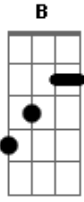

© ukulele-chords.com