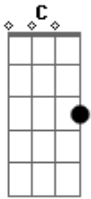

Iron Maiden - The fugitive

Tom: **C**
Intro:

Start of Verse :

Dm **Am** **C** **E**

On a cold october mornin

I carefully pick my time

I'm sick and

Chorus :

I'm the fugi - tive Being hunted ... a game

Chorus :

I'm the fugi - tive Being hunted ... a game

Now a solo , Don know it an Ddon know the rythem

Not sure ...

Rythem for the last Solo :

Acordes

© ukulele-chords.com