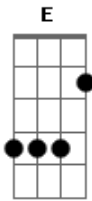

© ukulele-chords.com