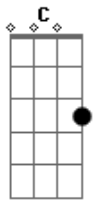

Iron Maiden - The fugitive

Tom: C
Intro:

Start of Verse :

Dm **Am** **C** **E**

On a cold october mornin

I carefully pick my time

I'm sick and

Chorus :

I'm the fugi - tive Being hunted ... a game

Chorus :

I'm the fugi - tive Being hunted ... a game

Now a solo , Don know it an Ddon know the rythem

Not sure ...

Rythem for the last Solo :

Acordes

© ukulele-chords.com