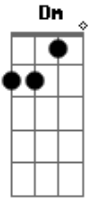

Iron Maiden - The fugitive

Tom: **C**
Intro:

Start of Verse :

Dm **Am** **C** **E**

On a cold october mornin

I carefully pick my time

I'm sick and

Chorus :

I'm the fugi - tive Being hunted ... a game

Chorus :

I'm the fugi - tive Being hunted ... a game

Now a solo , Don know it an Ddon know the rythem

Not sure ...

Rythem for the last Solo :

Acordes

© ukulele-chords.com