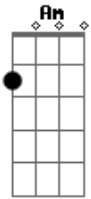

© ukulele-chords.com