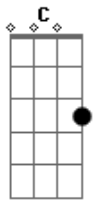

Iron Maiden - The fugitive

Tom: C
Intro:

Start of Verse :

Dm Am C E

On a cold october mornin

I carefully pick my time

I'm sick and

Chorus :

I'm the fugi - tive Being hunted ... a game

Chorus :

I'm the fugi - tive Being hunted ... a game

Now a solo , Don know it an Ddon know the rythem

Not sure ...

Rythem for the last Solo :

Acordes

© ukulele-chords.com