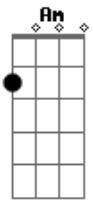

© ukulele-chords.com