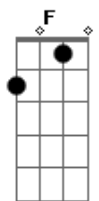

G **G** **G**
Arrive at the crossroads You know where you're going

D **A** **D** **A**
And what if you wait It may be too late

A **G** **D** **A**
Don't you think i'm a saviour Don't you think I could save
you Don't you think I could save your life

A **F** **G** **A**
Don't you think i'm a saviour Don't you think I could save

you Don't you think I could save your life

A **F** **C** **G**
Don't you think i'm a saviour Don't you think I could save
you Don't you think I could save your life

A **D** **F** **A**
Don't you think i'm a saviour Don't you think I could save
you Don't you think I could save your life

[Intro 2 vezes]
[Fim]

Acordes

© ukulele-chords.com

© ukulele-chords.com

© ukulele-chords.com