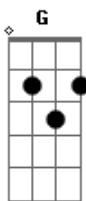

A F G

A
Don't you think i'm a saviour Don't you think I could save you
Don't you think I could save your life

gtr.1
A F C G
gtr.2

Don't you think i'm a saviour Don't you think I could save you
Don't you think I could save your life

G **G** **G**
Arrive at the crossroads You know where you're going

D **A** **D** **A**
And what if you wait It may be too late

A **G** **D** **A**
Don't you think i'm a saviour Don't you think I could save
you Don't you think I could save your life

A **F** **G** **A**
Don't you think i'm a saviour Don't you think I could save

you Don't you think I could save your life

A **F** **C** **G**
Don't you think i'm a saviour Don't you think I could save
you Don't you think I could save your life

A **D** **F** **A**
Don't you think i'm a saviour Don't you think I could save
you Don't you think I could save your life

[Intro 2 vezes]
[Fim]

Acordes

© ukulele-chords.com

© ukulele-chords.com

© ukulele-chords.com