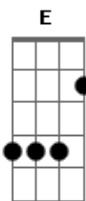

A F G
Don't you think i'm a saviour Don't you think I could save you
Don't you think I could save your life

gtr.1
A F C G
gtr.2

Don't you think i'm a saviour Don't you think I could save you
Don't you think I could save your life

G **G** **G**
Arrive at the crossroads You know where you're going

D **A** **D** **A**
And what if you wait It may be too late

A **G** **D** **A**
Don't you think i'm a saviour Don't you think I could save
you Don't you think I could save your life

A **F** **G** **A**
Don't you think i'm a saviour Don't you think I could save

you Don't you think I could save your life

A **F** **C** **G**
Don't you think i'm a saviour Don't you think I could save
you Don't you think I could save your life

A **D** **F** **A**
Don't you think i'm a saviour Don't you think I could save
you Don't you think I could save your life

[Intro 2 vezes]
[Fim]

Acordes

© ukulele-chords.com

© ukulele-chords.com

© ukulele-chords.com