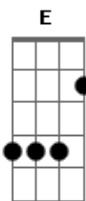

A F G

A
Don't you think i'm a saviour Don't you think I could save you
Don't you think I could save your life

gtr.1
A F C G
gtr.2

Don't you think i'm a saviour Don't you think I could save you
Don't you think I could save your life

G **G** **G**
Arrive at the crossroads You know where you're going

D **A** **D** **A**
And what if you wait It may be too late

A **G** **D** **A**
Don't you think i'm a saviour Don't you think I could save
you Don't you think I could save your life

A **F** **G** **A**
Don't you think i'm a saviour Don't you think I could save

you Don't you think I could save your life

A **F** **C** **G**
Don't you think i'm a saviour Don't you think I could save
you Don't you think I could save your life

A **D** **F** **A**
Don't you think i'm a saviour Don't you think I could save
you Don't you think I could save your life

[Intro 2 vezes]
[Fim]

Acordes

© ukulele-chords.com

© ukulele-chords.com

© ukulele-chords.com