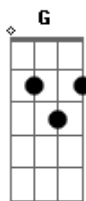

G **G** **G**
Arrive at the crossroads You know where you're going

D **A** **D** **A**
And what if you wait It may be too late

A **G** **D** **A**
Don't you think i'm a saviour Don't you think I could save
you Don't you think I could save your life

A **F** **G** **A**
Don't you think i'm a saviour Don't you think I could save

you Don't you think I could save your life

A **F** **C** **G**
Don't you think i'm a saviour Don't you think I could save
you Don't you think I could save your life

A **D** **F** **A**
Don't you think i'm a saviour Don't you think I could save
you Don't you think I could save your life

[Intro 2 vezes]
[Fim]

Acordes

© ukulele-chords.com

© ukulele-chords.com

© ukulele-chords.com