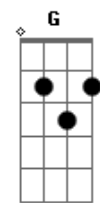

© ukulele-chords.com